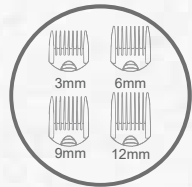

4 different clipping combs can be used for different demands of hair style.

Model: GDV03	Capacity: 3.2L	Noise: ≤72dB(A)	Vacuum Degree: 13.2kPa(Max)
Voltage: 100-240V	N.W: 2.6KG	Product Size: 245*180*300mm