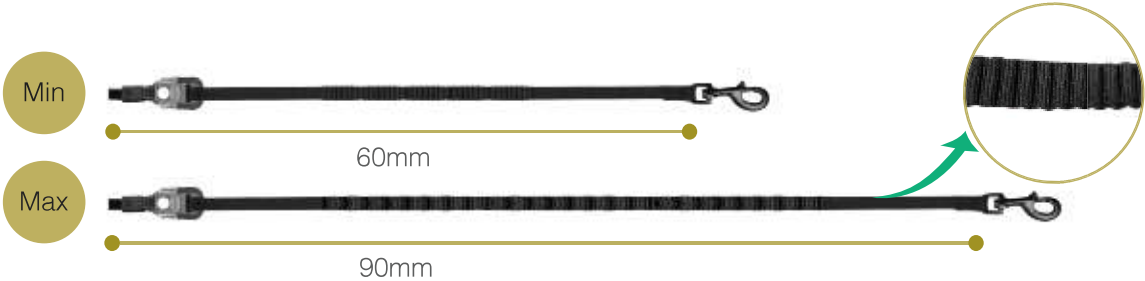

Model Number	Leash Length	Weight Limit
S	KB05M-LED	3m/10ft	30kg/66 lbs
M	KB05L-LED	5m/16ft	50kg/110 lbs

	Number	Leash Length	Weight Limit
S	KB05S	5m/16ft	20kg/44 lbs
M	KB05M	5m/16ft	30kg/66 lbs
L	KB05L	5m/16ft	50kg/110 lbs