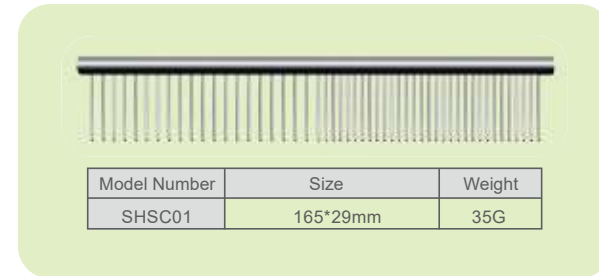

Model Number	Name	Weight
SH07SD	7 " Straight scissor	77G

Model Number	Name	Weight
SH06SD	6" Straight scissor	63G

Model Number	Name	Weight
SH06TD	6 " Thinning scissorr	53G

Model Number	Name	Weight
SH65T	6.5" Thinning scissorr	76G