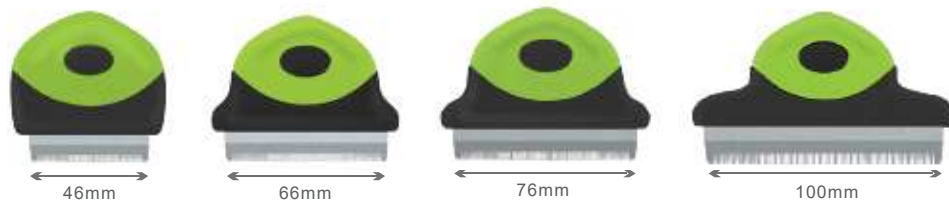

76mm 100mm

De-shedding Series

Straight blade

Replacable heads

	Model Number	Size	Weight
S	DQT050	170*73*60MM	108G
M	DQT066	170*83*60MM	117G
L	DQT076	170*93*60MM	123G
XL	DQT100	170*115*60MM	134G

Curved blade

Replacable heads

	Model Number	Size	Weight
S	DCQT046	170*73*60MM	108G
M	DCQT066	170*83*60MM	117G
L	DCQT076	170*93*60MM	123G
XL	DCQT100	170*115*60MM	134G

Straight blade

Replacable heads

	Model Number	Size	Weight
S	0101-031S	156*62*71MM	108G
M	0101-031M	156*75*71MM	118G
L	0101-031L	156*86*71MM	124G
XL	0101-031XL	156*110*71MM	137G

	Model Number	Size	Weight
S	0101-035S	145*70*50MM	156G
M	0101-035M	145*70*50MM	164G
L	0101-035L	145*100*50MM	184G

De-shedding Series

De-Shedding blade FLIPS to rake comb

	Model Number	Size	Weight
S	GSU046-13	201*76*39MM	125G
M	GSU060-13	201*76*39MM	130G
L	GSU076-20	190*102*31MM	150G
XL	GSU100-26	190*126*32MM	170G