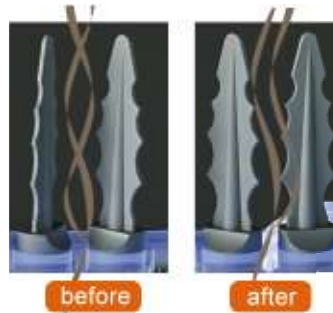

90° Rotating