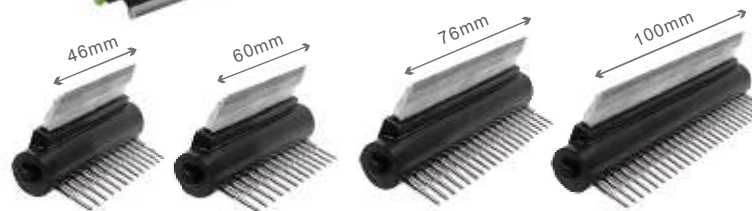

	Model Number	Size	Weight
S	0101-035S	145*70*50MM	156G
M	0101-035M	145*70*50MM	164G
L	0101-035L	145*100*50MM	184G

De-shedding Series

De-Shedding blade FLIPS to rake comb

	Model Number	Size	Weight
S	GSU046-13	201*76*39MM	125G
M	GSU060-13	201*76*39MM	130G
L	GSU076-20	190*102*31MM	150G
XL	GSU100-26	190*126*32MM	170G