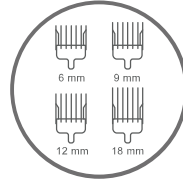

4 different clipping combs can be used for different demands of hair style.

Light Weight Design

Strong Sunction

Multi functional

Model: GDV01	Capacity: 1.35L	Voice: 73db
Rated Voltage: 220V	Product Size: 276x134x273mm	N.W: 2.0kg
Power: 400W	Package Size: 320*320*315mm	Vacuum Degree: 12000pa