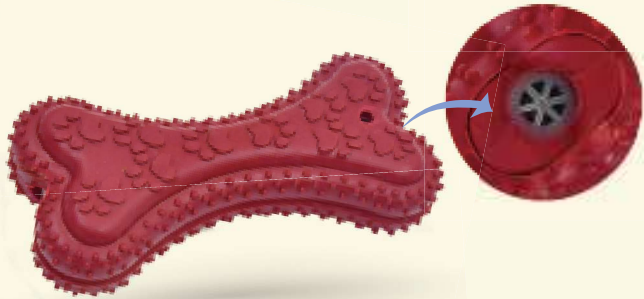

DOG CHEW TOYS

For dental health

KUDI
kudi.en.alibaba.com

SKRT-48
120*56*30mm / 72g

Voice