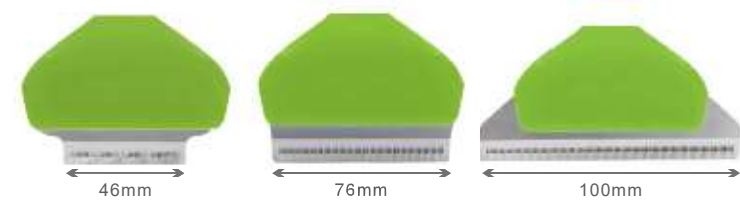

Replacable heads

	Model Number	Size	Weight
S	DCQT046	170*73*60MM	108G
M	DCQT066	170*83*60MM	117G
L	DCQT076	170*93*60MM	123G
XL	DCQT100	170*115*60MM	134G

Straight blade

Replacable heads

	Model Number	Size	Weight
S	0101-031S	156*62*71MM	108G
M	0101-031M	156*75*71MM	118G
L	0101-031L	156*86*71MM	124G
XL	0101-031XL	156*110*71MM	137G

	Model Number	Size	Weight
S	0101-035S	145*70*50MM	156G
M	0101-035M	145*70*50MM	164G
L	0101-035L	145*100*50MM	184G

De-shedding Series

De-Shedding blade FLIPS to rake comb

	Model Number	Size	Weight
S	GSU046-13	201*76*39MM	125G
M	GSU060-13	201*76*39MM	130G
L	GSU076-20	190*102*31MM	150G
XL	GSU100-26	190*126*32MM	170G