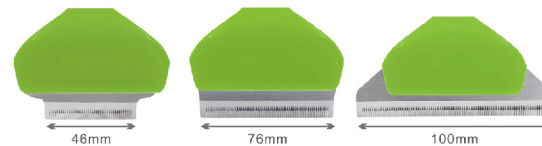

Replacable heads

Straight blade

	Model Number	Size	Weight
S	0101-031S	156*62*71MM	108G
M	0101-031M	156*75*71MM	118G
L	0101-031L	156*86*71MM	124G
XL	0101-031XL	156*110*71MM	137G

Replacable heads

Straight blade

	Model Number	Size	Weight
S	0101-035S	145*70*50MM	156G
M	0101-035M	145*70*50MM	164G
L	0101-035L	145*100*50MM	184G

Deshedding Series

DeShedding blade FLIPS to rake comb

	Model Number	Size	Weight
S	GSU046-13	201*76*39MM	125G
M	GSU060-13	201*76*39MM	130G
L	GSU076-20	190*102*31MM	150G
XL	GSU100-26	190*126*32MM	170G