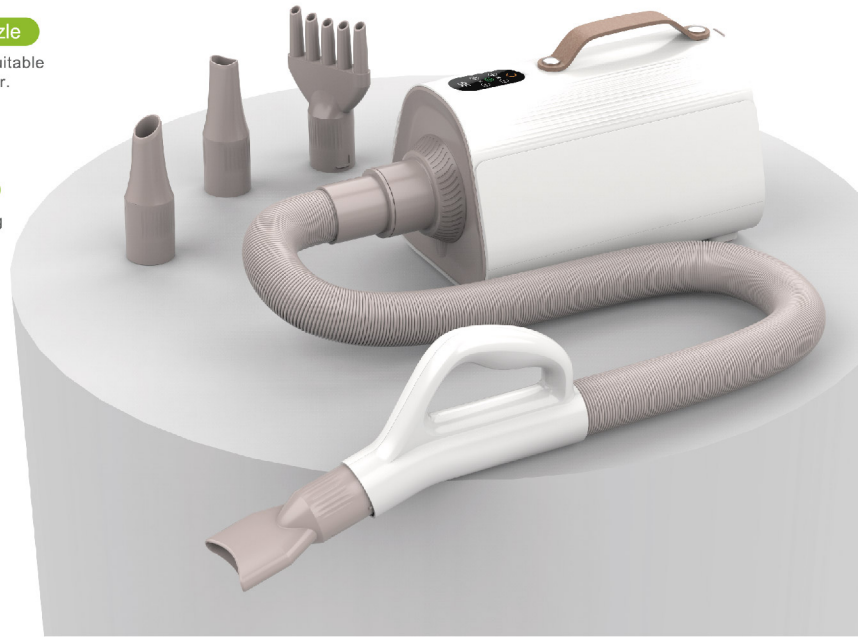

GDF01B

Mechanical Control

Stepless Speed Regulation

Room Temperature /60°C

Cat Toy & Nail Clipper

New Product

GDT-01

GDT-02