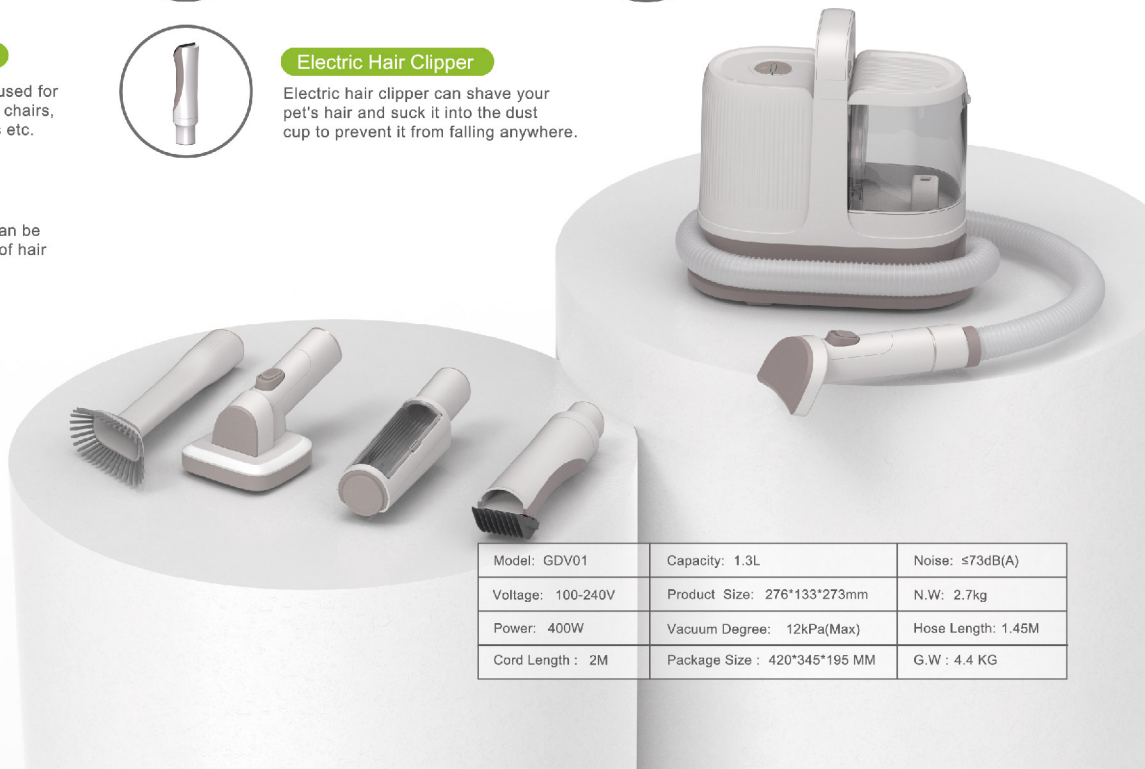

4 different clipping combs can be used for different demands of hair styles.

Strong Suction

Low Noise

Multi Functional

3- Level Adjustment

Model: GDV01	Capacity: 1.3L	Noise: ≤73dB(A)
Voltage: 100-240V	Product Size: 276*133*273mm	N.W: 2.7kg
Power: 400W	Vacuum Degree: 12kPa(Max)	Hose Length: 1.45M
Cord Length : 2M	Package Size : 420*345*195 MM	G.W : 4.4 KG