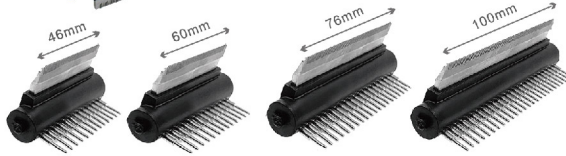

	Model Number	Size	Weight
S	0101-035S	145*70*50MM	156G
M	0101-035M	145*70*50MM	164G
L	0101-035L	145*100*50MM	184G

Deshedding Series

DeShedding blade FLIPS to rake comb

	Model Number	Size	Weight
S	GSU046-13	201*76*39MM	125G
M	GSU060-13	201*76*39MM	130G
L	GSU076-20	190*102*31MM	150G
XL	GSU100-26	190*126*32MM	170G

13 Pins

13 Pins

20 Pins

26 Pins

Dematting blade FLIPS to De-hedding

Model Number	Size	Weight
0101-118	185*97*40MM	139G

Model Number	Size	Weight
GSAG060-31	216*58*25MM	101G

Model Number	Size	Weight
DY046	157*60*54MM	105G