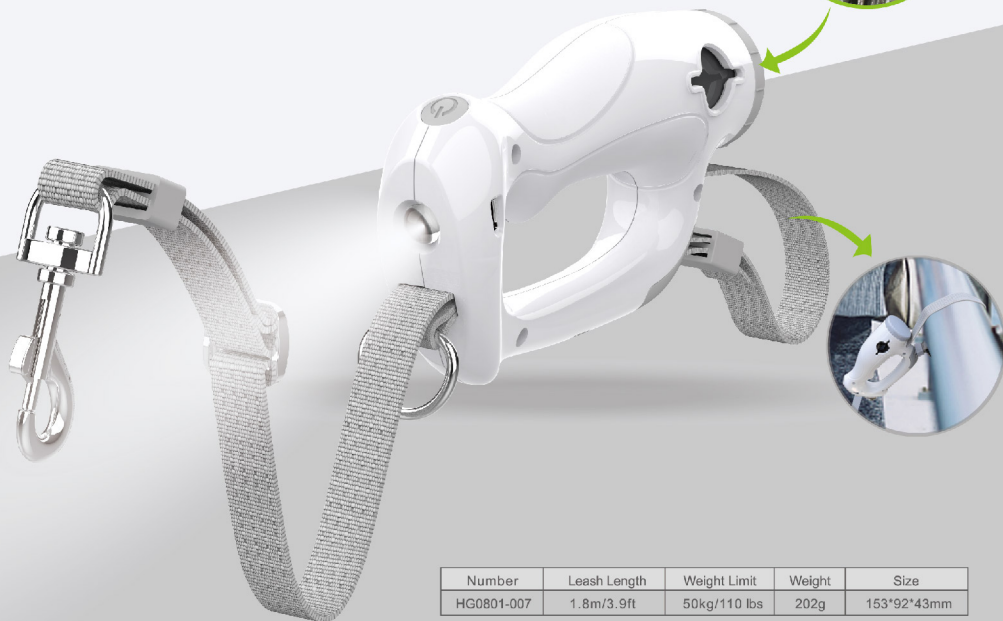

Model Number	Size	Weight
MRJ009	170*57*5MM	30G

Model Number	Size	Weight
MRJ010	170*55*5MM	30G

Light the way forward

LED

Type-C
Charging

Elastic Leash

Fixable

Poop Bag