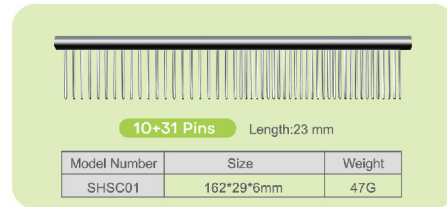

Model Number	Name	Weight
SHCL06T	6" Thinning scissor	67G

Model Number	Name	Weight
SHCL06S	6" Straight scissor	67G

Scissors Series

Model Number	Name	Weight
SHD07S	7" Straight scissor	76G

Model Number	Name	Weight
SHD07T	7" Thinning scissor	72G

Model Number	Name	Weight
SH07SD	7" Straight scissor	77G

Model Number	Name	Weight
SH06SD	6" Straight scissor	63G

Model Number	Name	Weight
SH06TD	6" Thinning scissor	53G

Model Number	Name	Weight
SH65T	6.5" Thinning scissor	76G