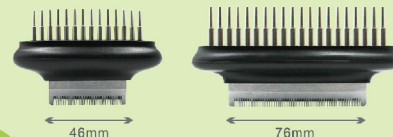

Model Number	Size	Weight
S	0101-055	157*88*54MM	120G
L	0101-053	159*118*56MM	143G