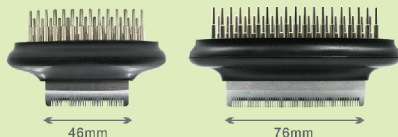

Model Number	Size	Weight
S	0101-054	157*88*55MM	132G
L	0101-052	159*118*56MM	160G