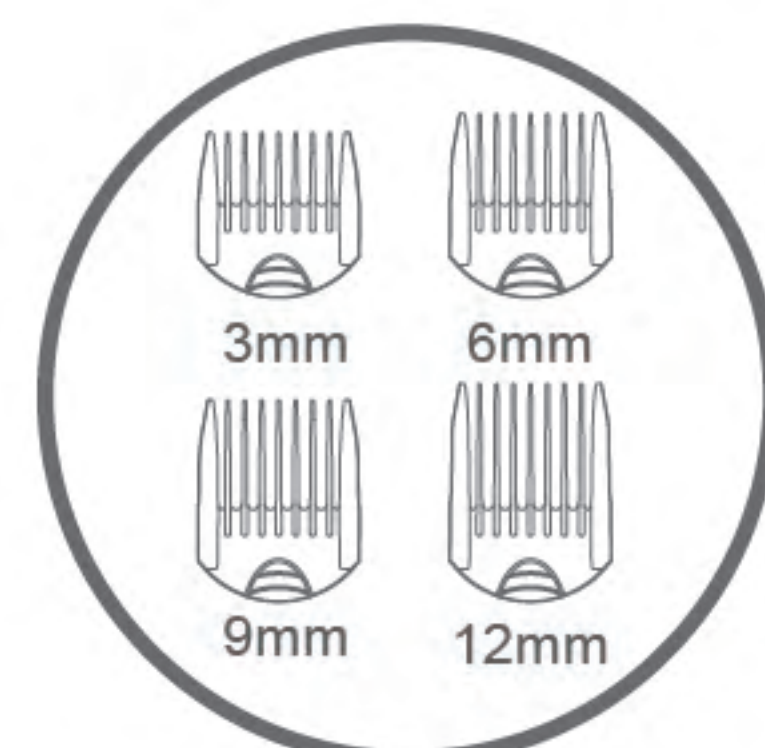

Electric Hair Clipper

Electric hair clipper can shave your pet's hair and suck it into the dust cup to prevent it from falling anywhere.

4 different clipping combs can be used for different demands of hair styles.