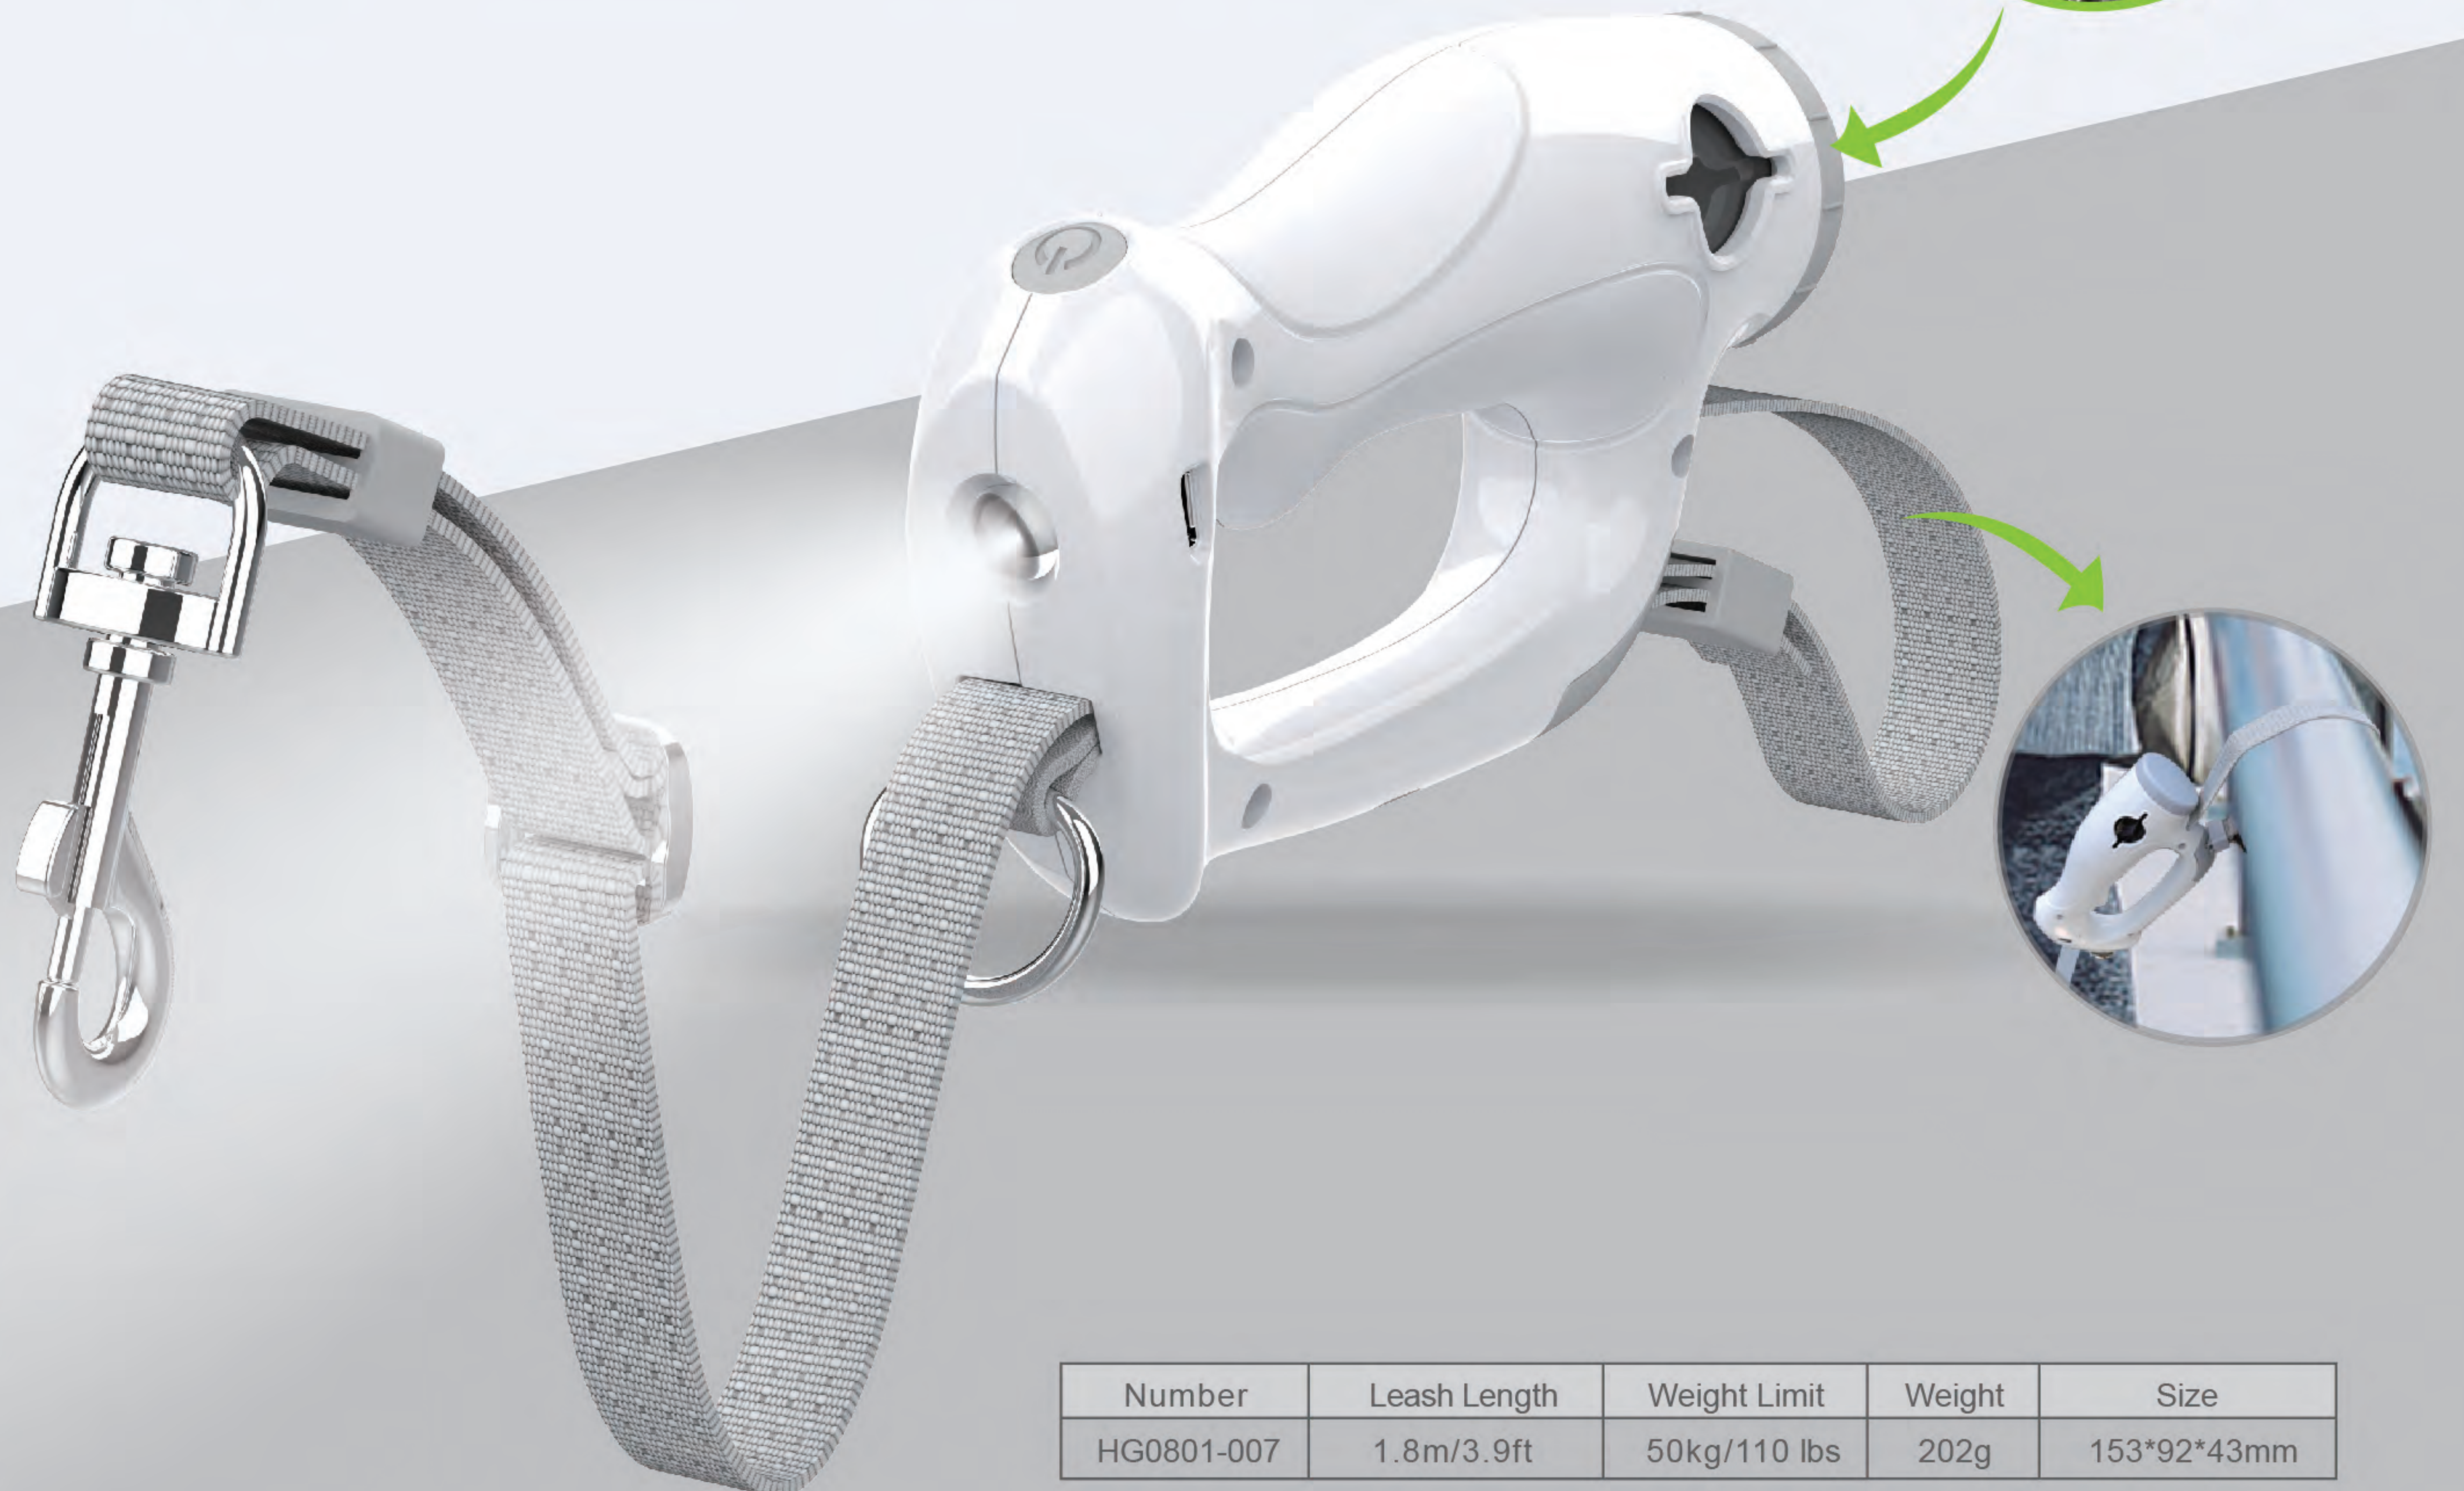

Light the way forward