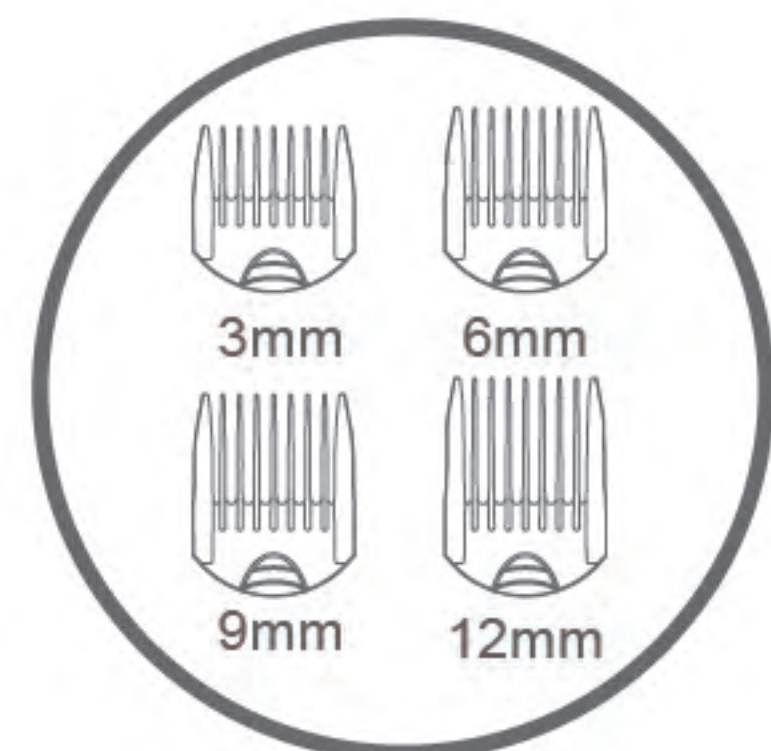

4 different clipping combs can be used for different demands of hair styles.