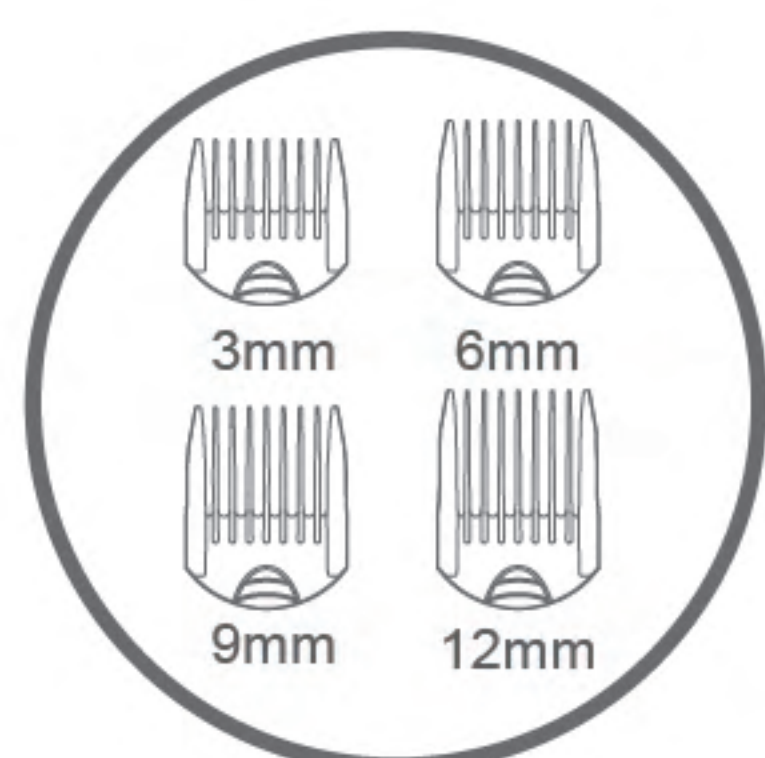

4 different clipping combs can be used for different demands of hair styles.