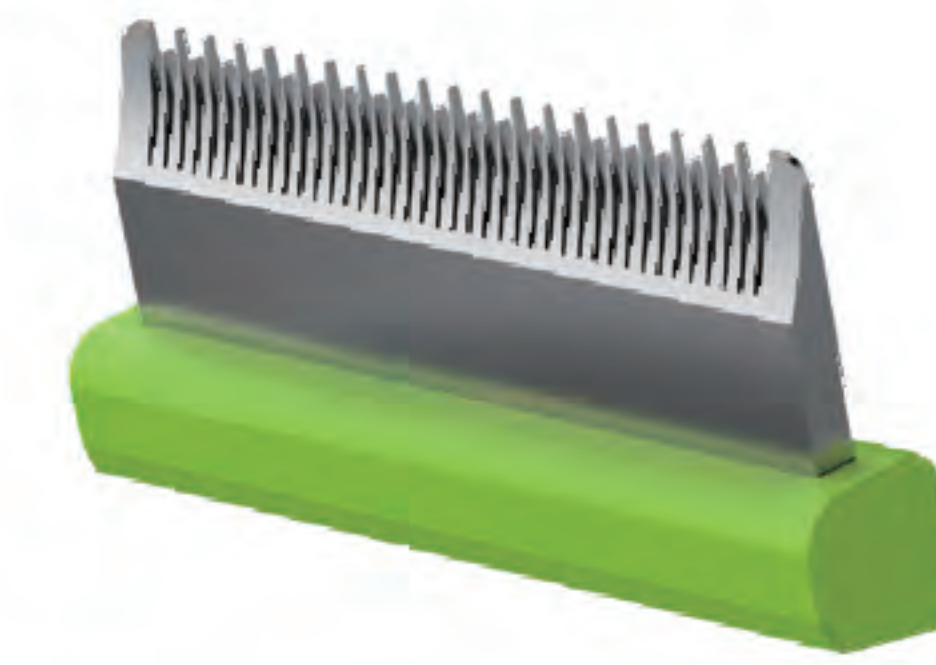

Deshedding comb