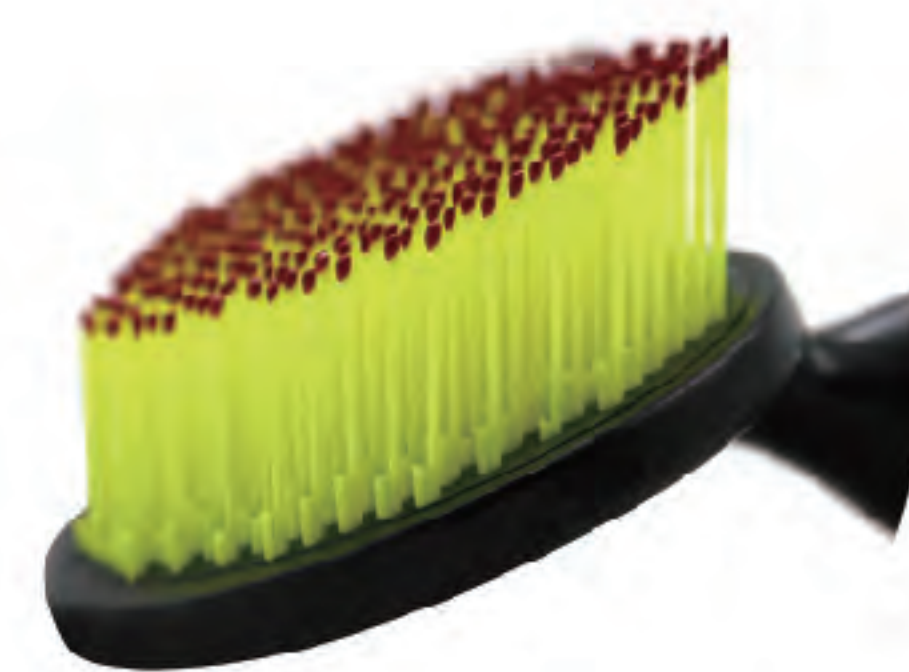

Double row

	Model Number	Size	Weight
S	0101-054	157*88*55MM	132G
L	0101-052	159*118*56MM	160G

Single row

	Model Number	Size	Weight
S	0101-055	157*88*54MM	120G
L	0101-053	159*118*56MM	143G

Nylon bristle

	Model Number	Size	Weight
	0101-048	178*90*35MM	100G