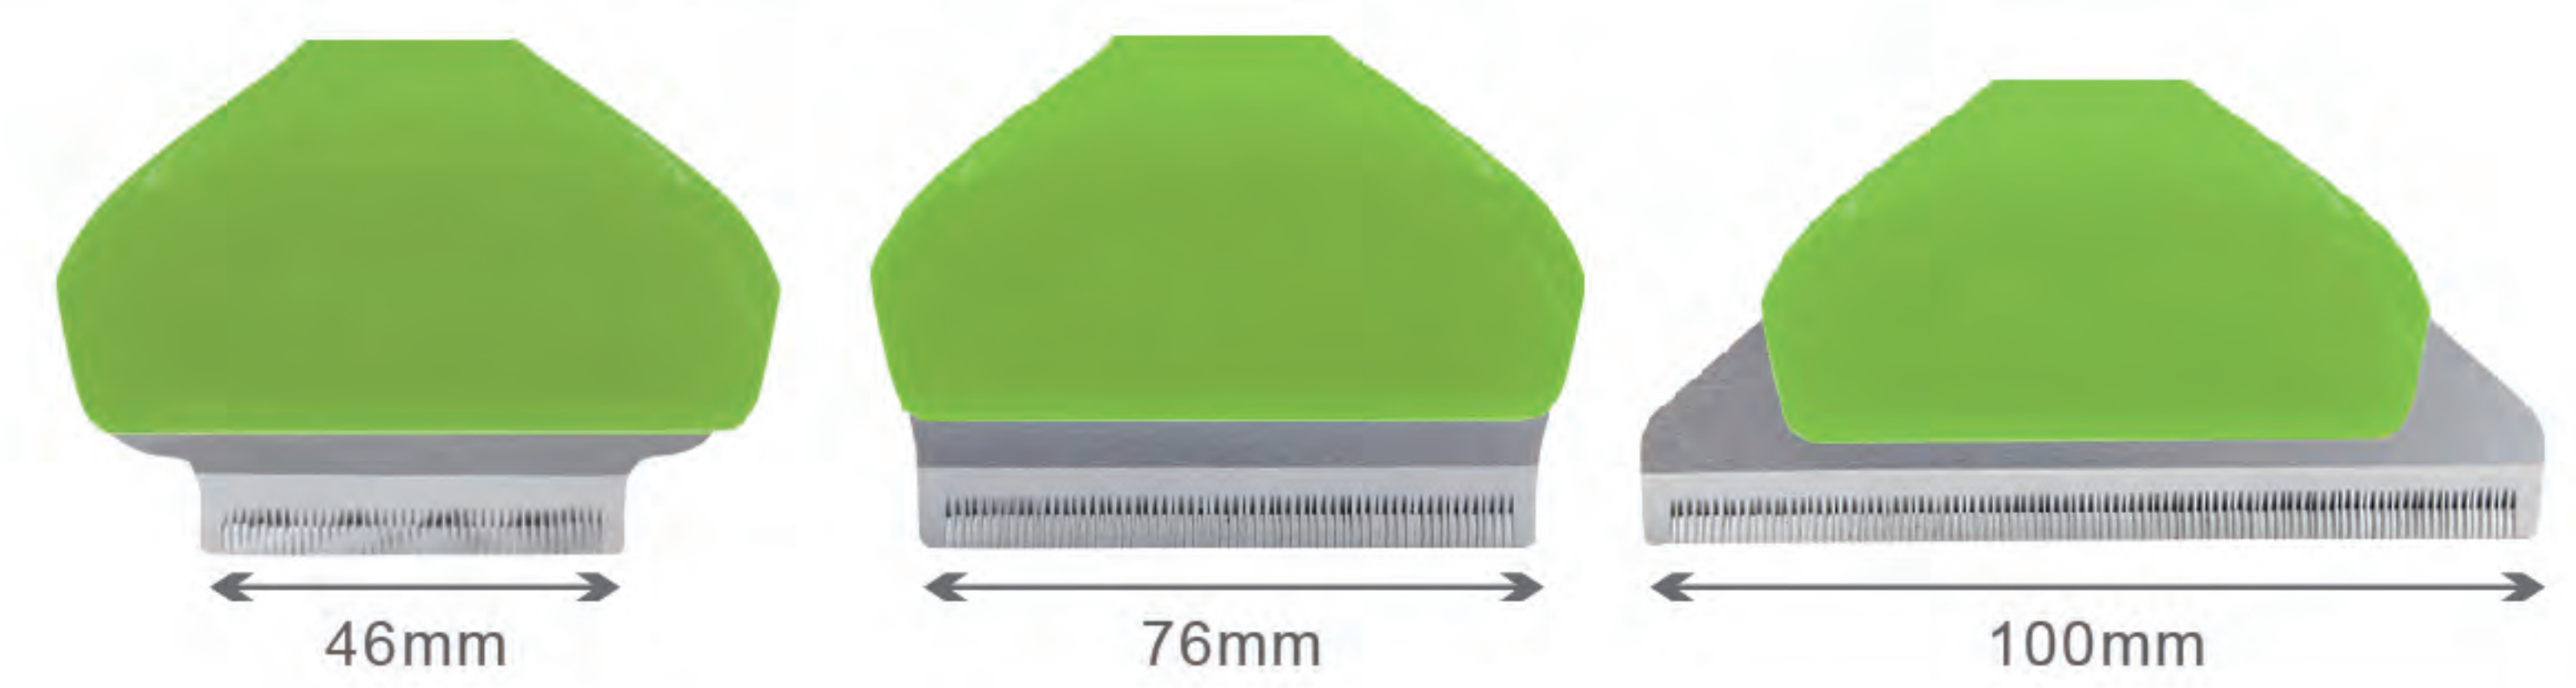

Replacable heads

	Model Number	Size	Weight
S	DCQT046	170*73*60MM	108G
M	DCQT066	170*83*60MM	117G
L	DCQT076	170*93*60MM	123G
XL	DCQT100	170*115*60MM	134G

Replacable heads

	Model Number	Size	Weight
S	0101-031S	156*62*71MM	108G
M	0101-031M	156*75*71MM	118G
L	0101-031L	156*86*71MM	124G
XL	0101-031XL	156*110*71MM	137G

	Model Number	Size	Weight
S	0101-035S	145*70*50MM	156G
M	0101-035M	145*70*50MM	164G
L	0101-035L	145*100*50MM	184G

Deshedding Series

DeShedding blade FLIPS to rake comb

	Model Number	Size	Weight
S	GSU046-13	201*76*39MM	125G
M	GSU060-13	201*76*39MM	130G
L	GSU076-20	190*102*31MM	150G
XL	GSU100-26	190*126*32MM	170G