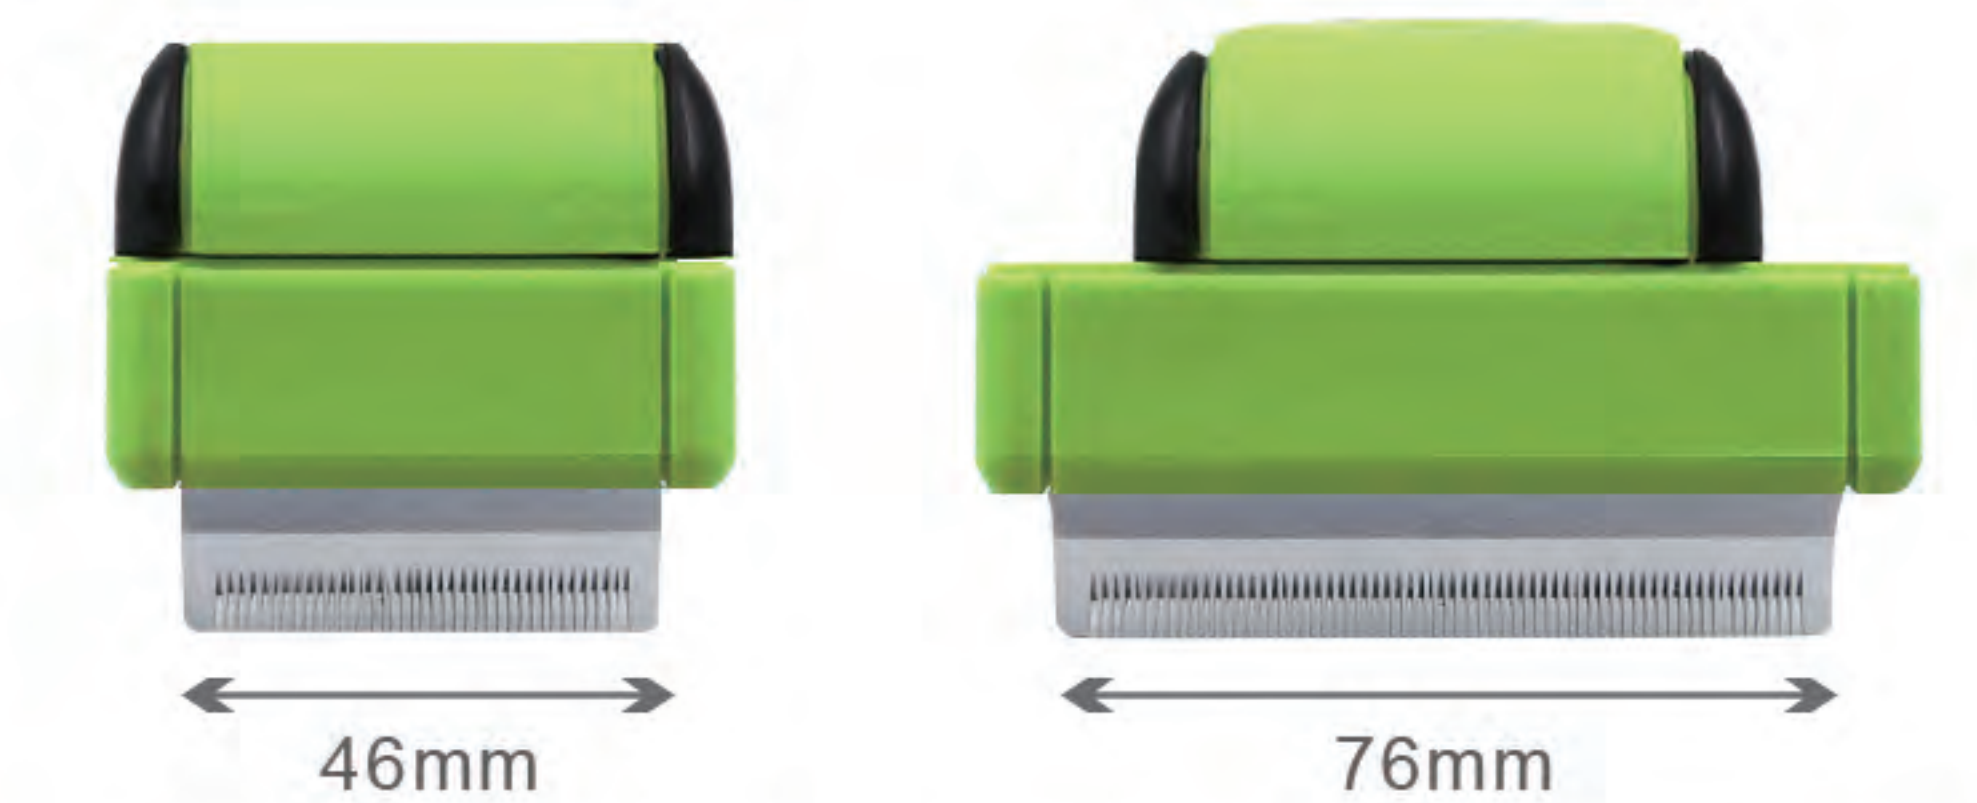

46mm

76mm

	Model Number	Size	Weight
S	DSX046	154*60*64MM	115G
L	DSX076	164*90*64MM	135G