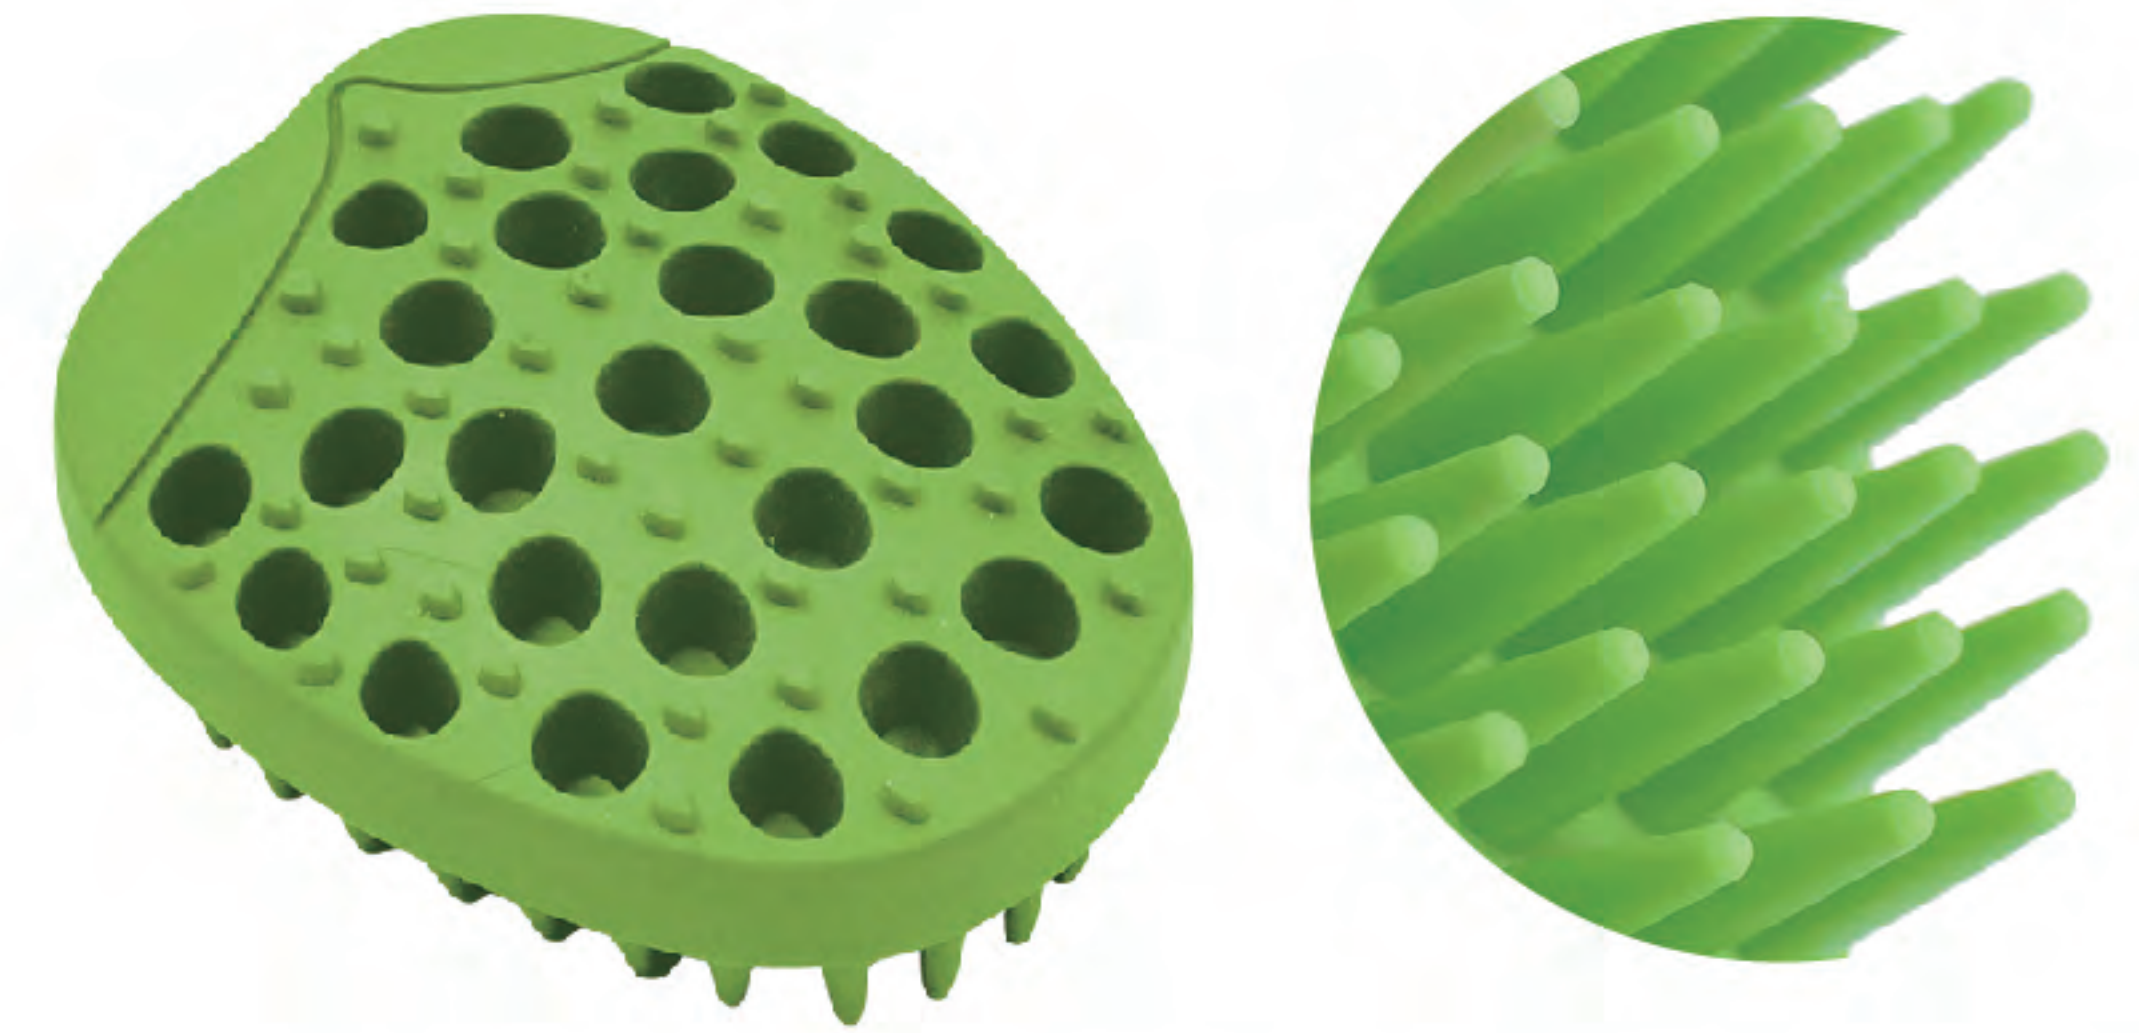

RB011

RB012

RB013

	Model Number	Size	Weight
	SKRT-24	131*83MM	93G

	Model Number	Size	Weight
	RB007	134*90MM	92G

	Model Number	Size	Weight
	0101-103	95*75*37MM	106G

	Model Number	Size	Weight
	0101-101	106*75*45MM	113G