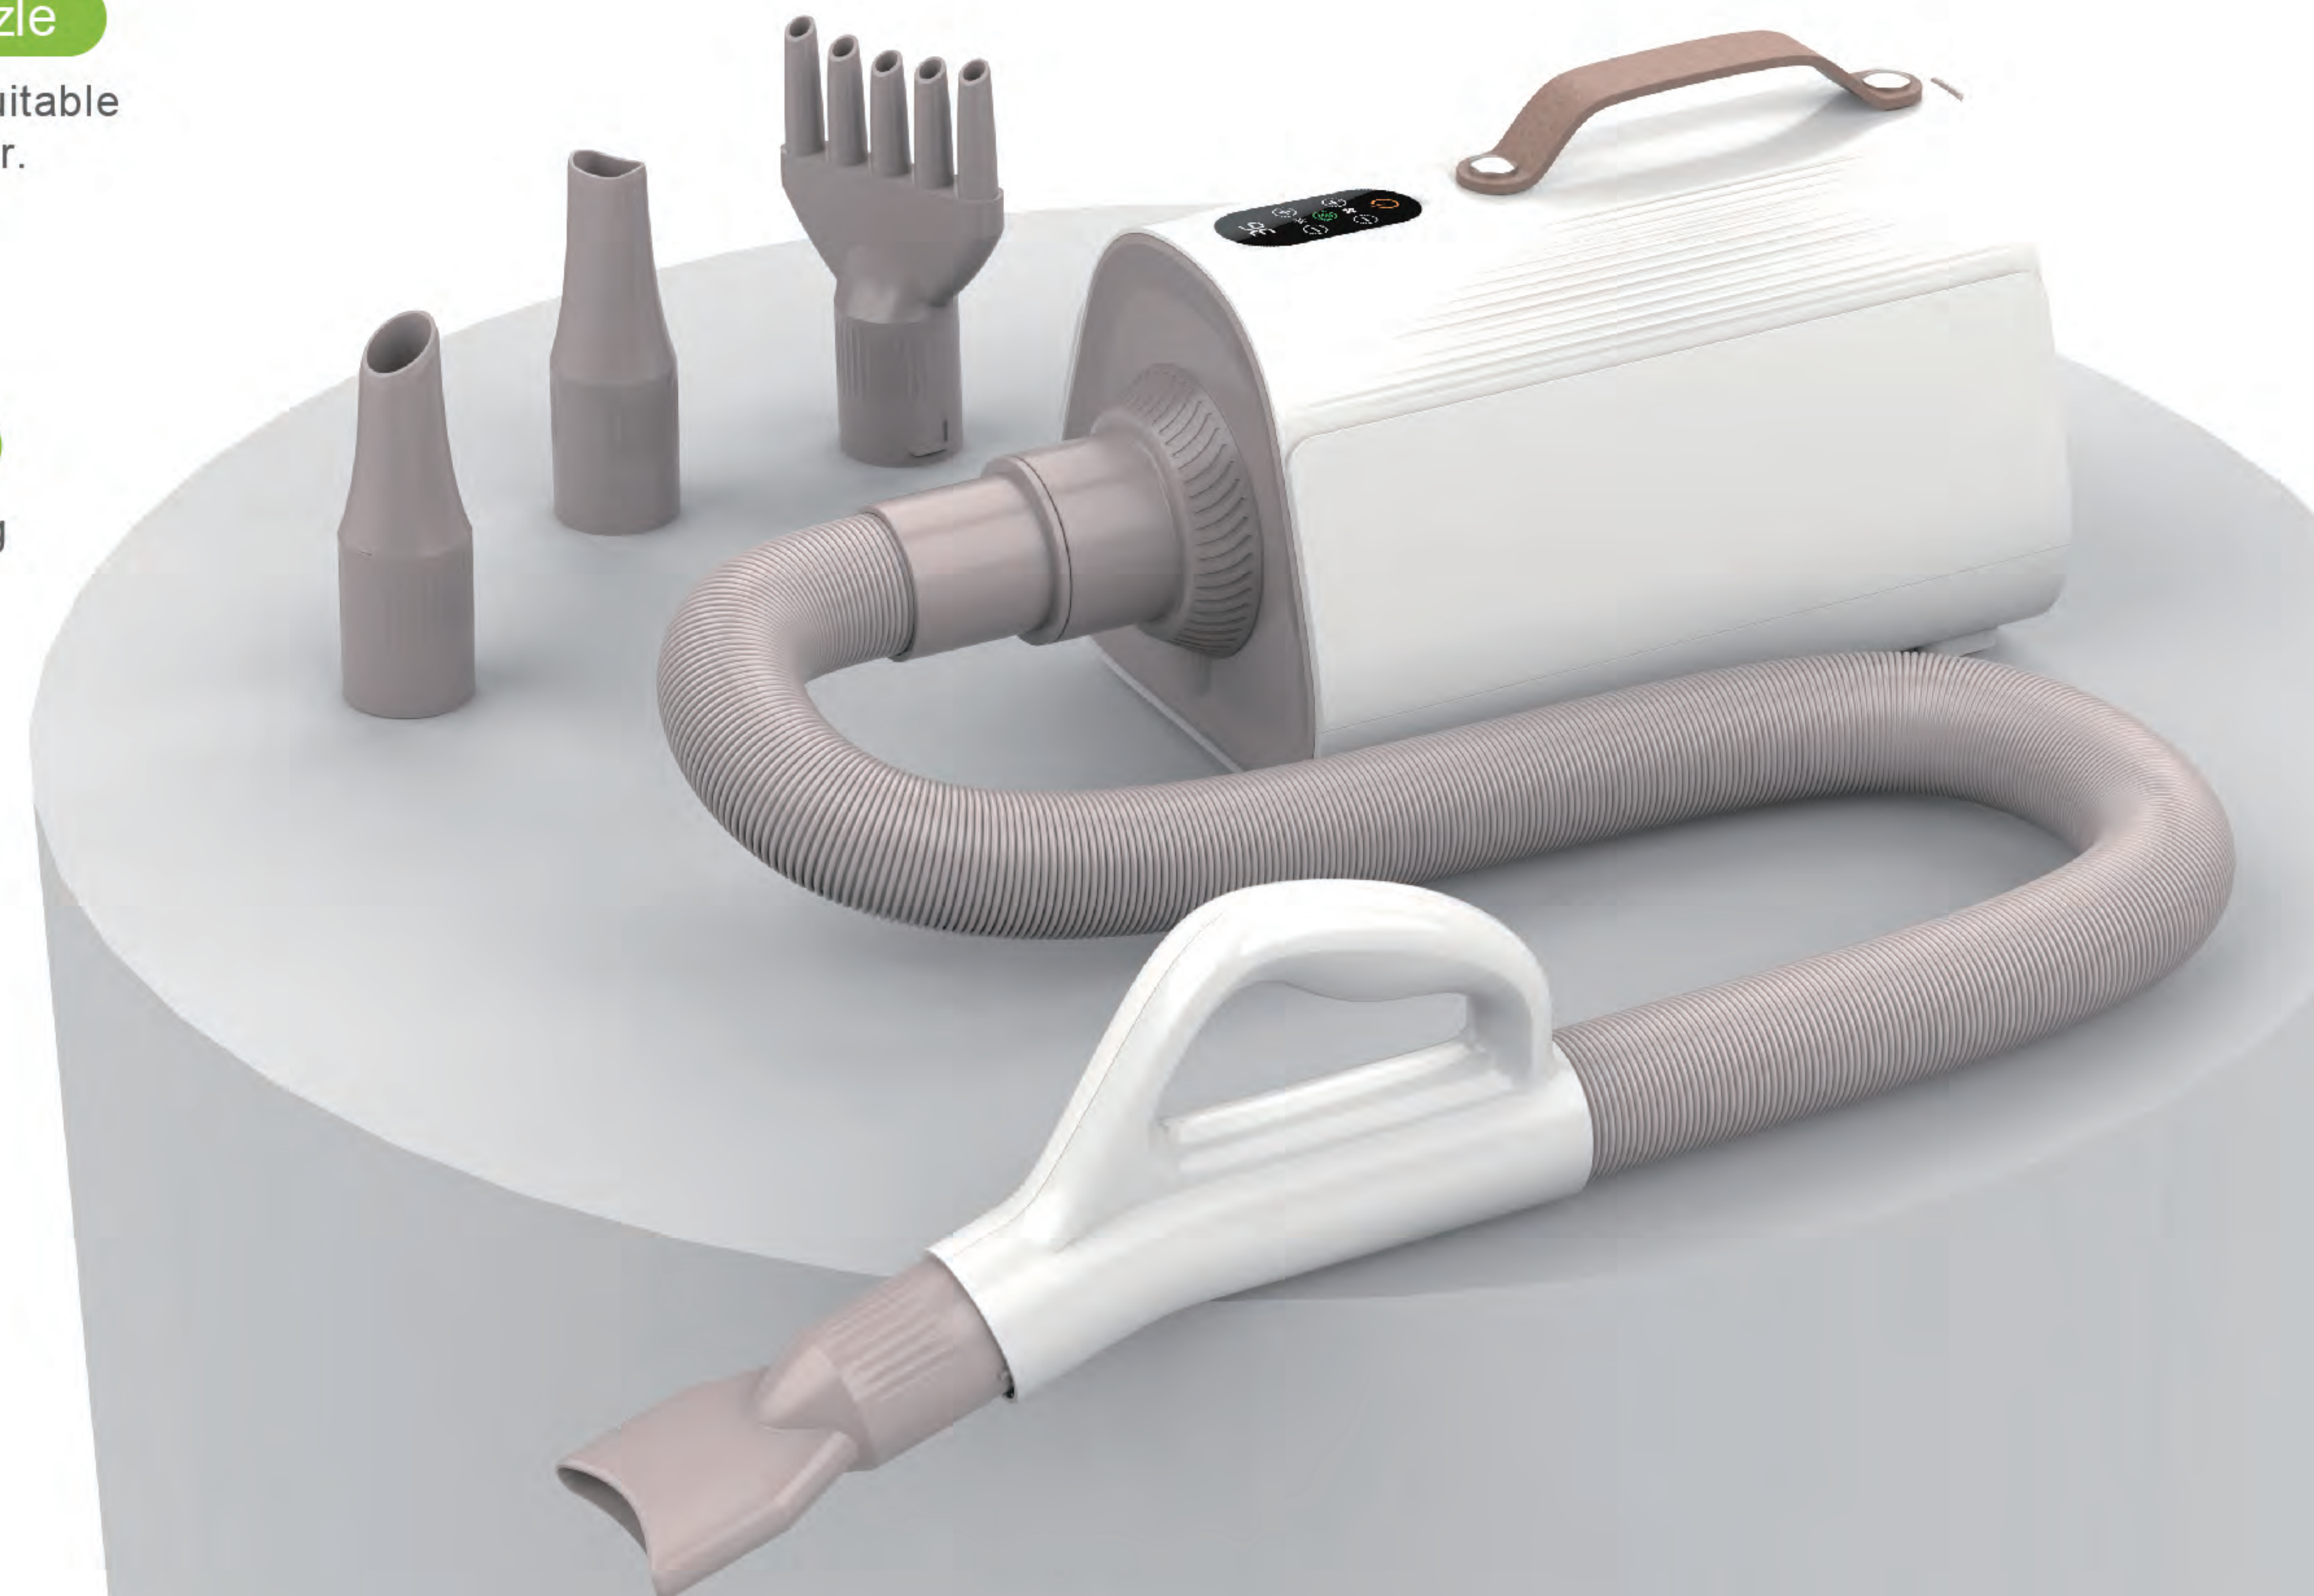

GDF01B

Mechanical Control

Stepless Speed Regulation

Room Temperature /60°C

Cat Toy & Nail Clipper

New Product

Larger Finger Circle Space

Wider And Thicker Blades