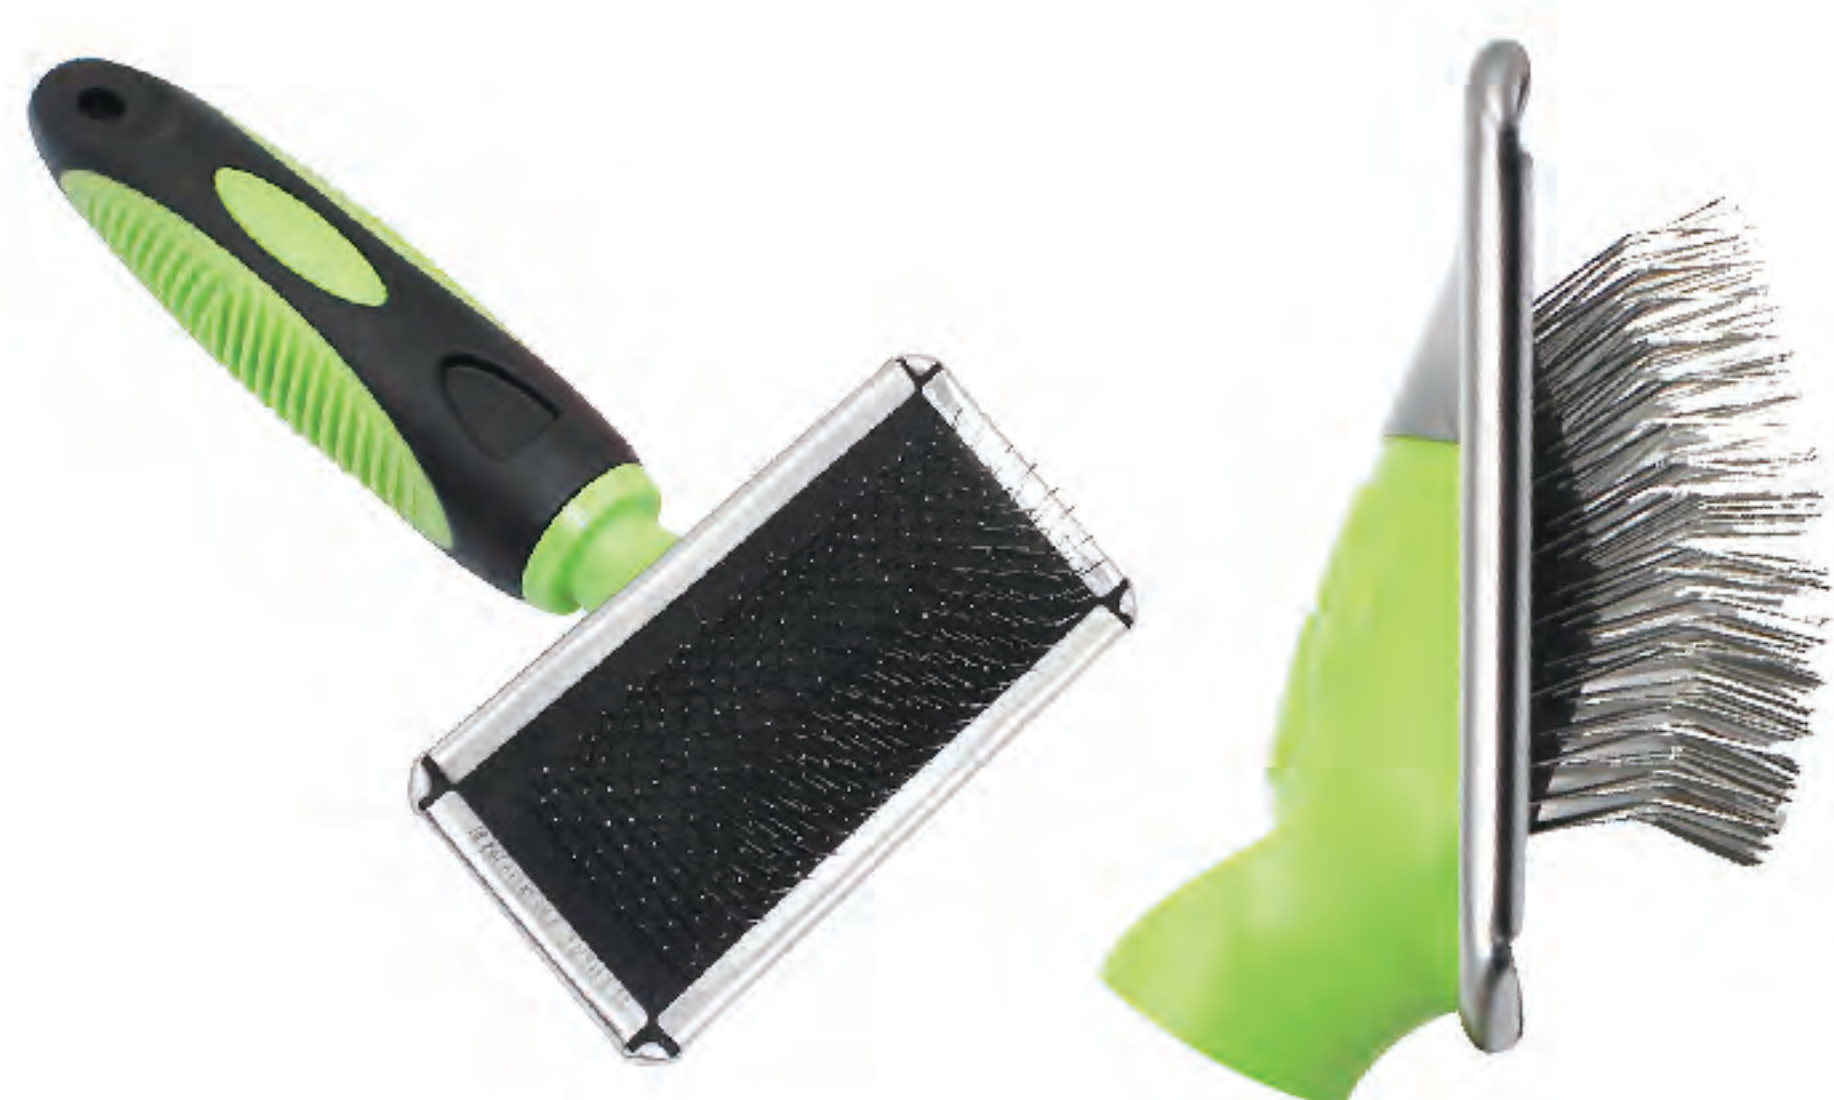

Slicker Series

	Model Number	Size	Weight
S	HSAE-S	205*55*47MM	97G
L	HSAE-L	240*70*50MM	135G

	Model Number	Size	Weight
S	BSAI-S	205*55*29MM	76G
L	BSAI-L	240*70*32MM	101G

0101-141

0101-141Z

	Model Number	Size	Weight
	0101-141	195*123*31MM	112 G
	0101-141Z	195*123*31MM	112 G