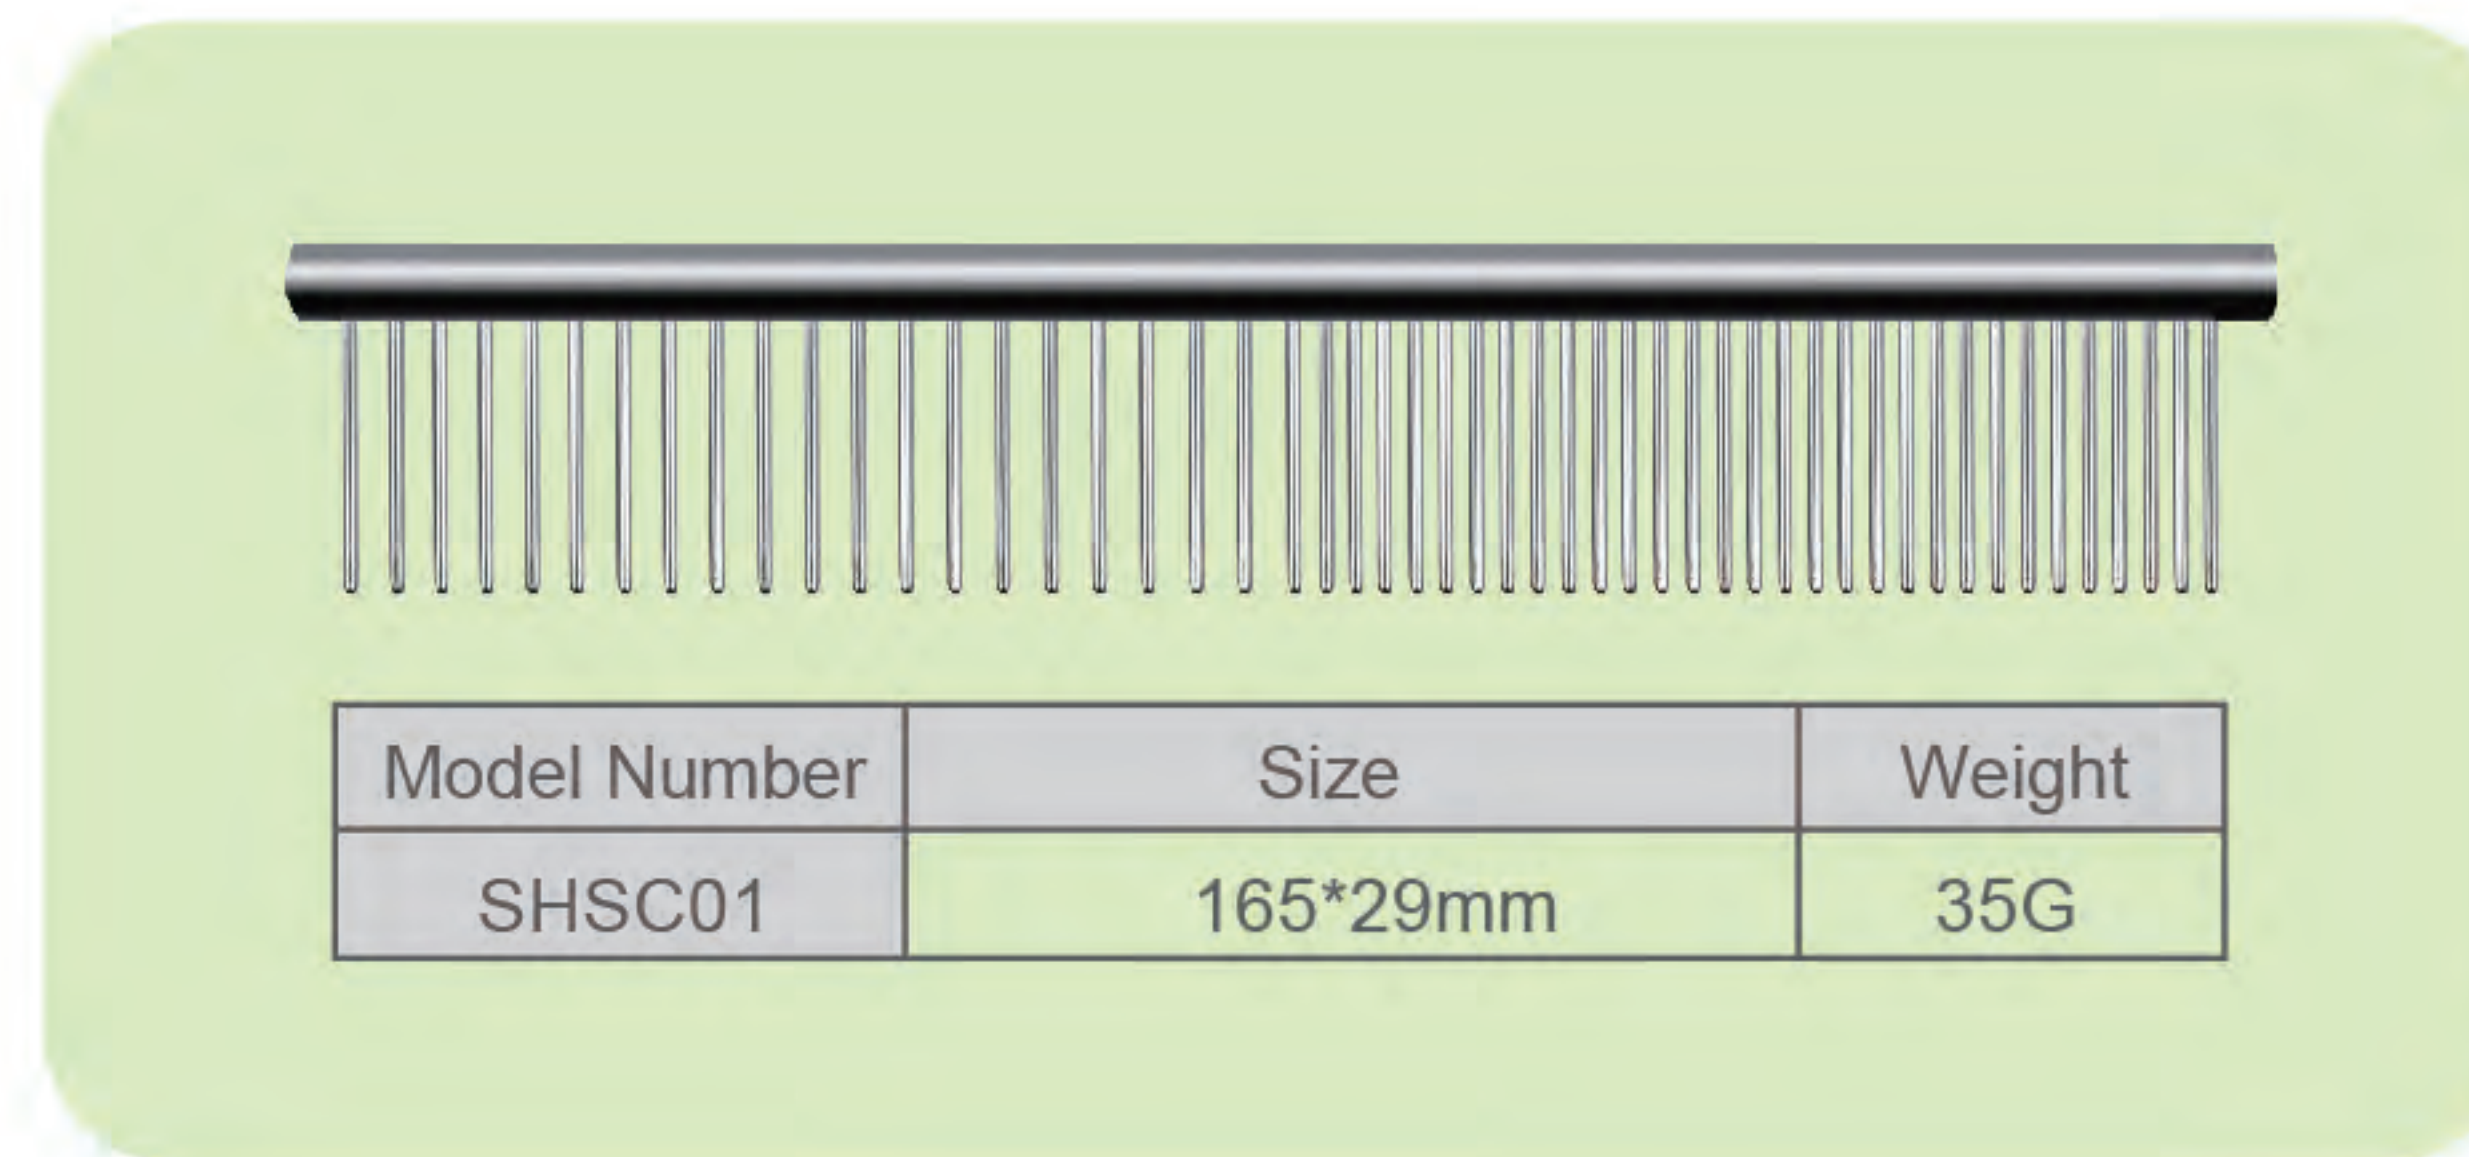

Laser

Model Number	Name	Weight
SHCL06T	6" Thinning scissor	67G

Model Number	Name	Weight
SHCL06S	6" Straight scissor	67G

Scissors Series

Model Number	Name	Weight
SHD07S	7" Straight scissor	76G

Model Number	Name	Weight
SHD07T	7" Thinning scissor	72G

Model Number	Name	Weight
SH07SD	7" Straight scissor	77G

Model Number	Name	Weight
SH06SD	6" Straight scissor	63G

Model Number	Name	Weight
SH06TD	6" Thinning scissorr	53G

Model Number	Name	Weight
SH65T	6.5" Thinning scissorr	76G

Model Number	Size	Weight
MRJ009	170*57*5MM	30G

Model Number	Size	Weight
MRJ010	170*55*5MM	30G

Retractable Leashes

Regular Tape

Reflective Tape

HB

	Model Number	Leash Length	Weight Limit
XS	HB03XS	3m / 10ft	12kg/26lbs
S	HB05S	5m / 16ft	20kg / 44 lbs
M	HB05M	5m / 16ft	30kg / 66 lbs
L	HB05L	5m / 16ft	50kg / 110 lbs