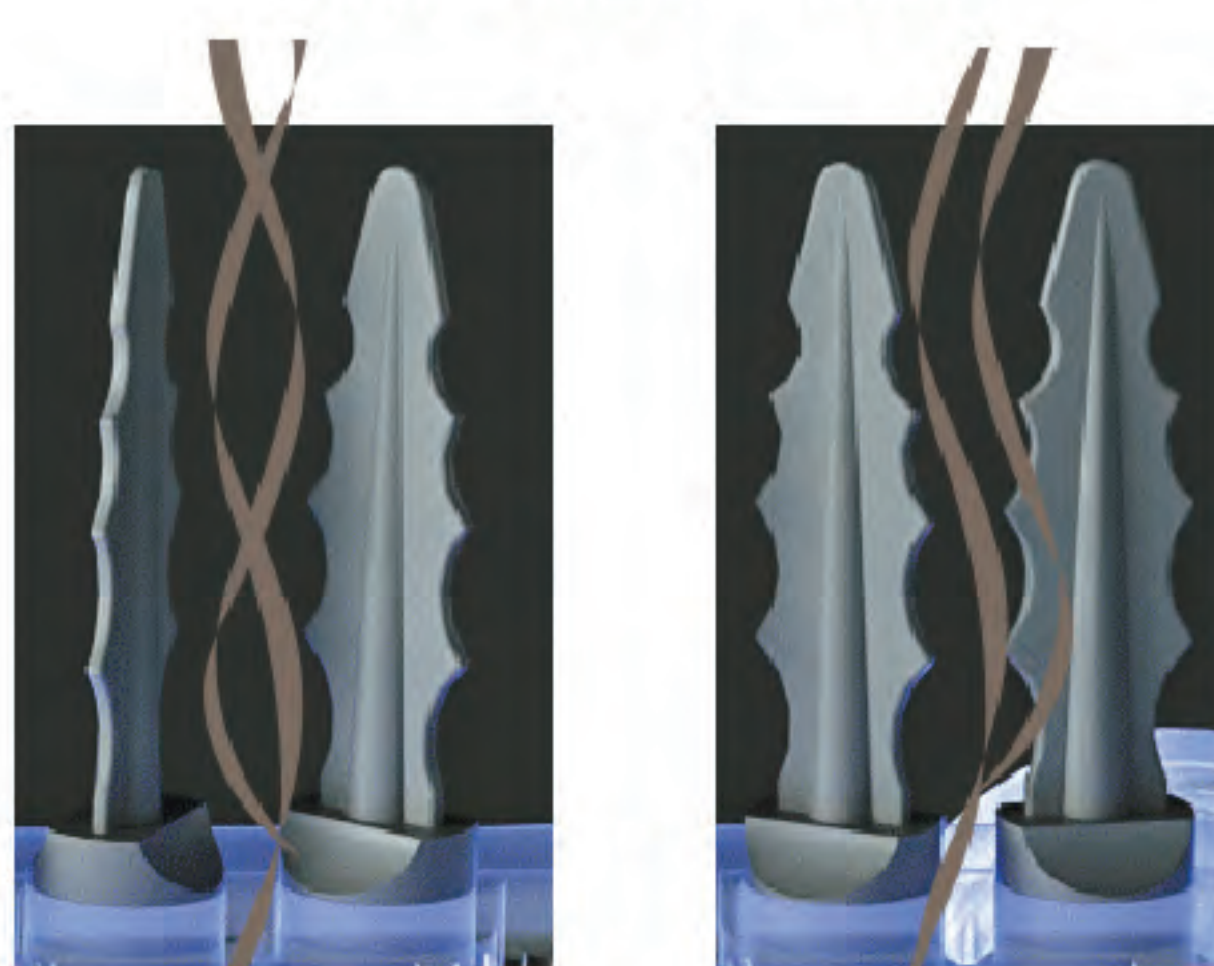

before

after

Battery life
180 mins

USB charging cable
Battery 1500 mAh

High-frequency
Oscillation & Vibration

Model Number	Size	Weight
0101-121	175*128*58MM	229G