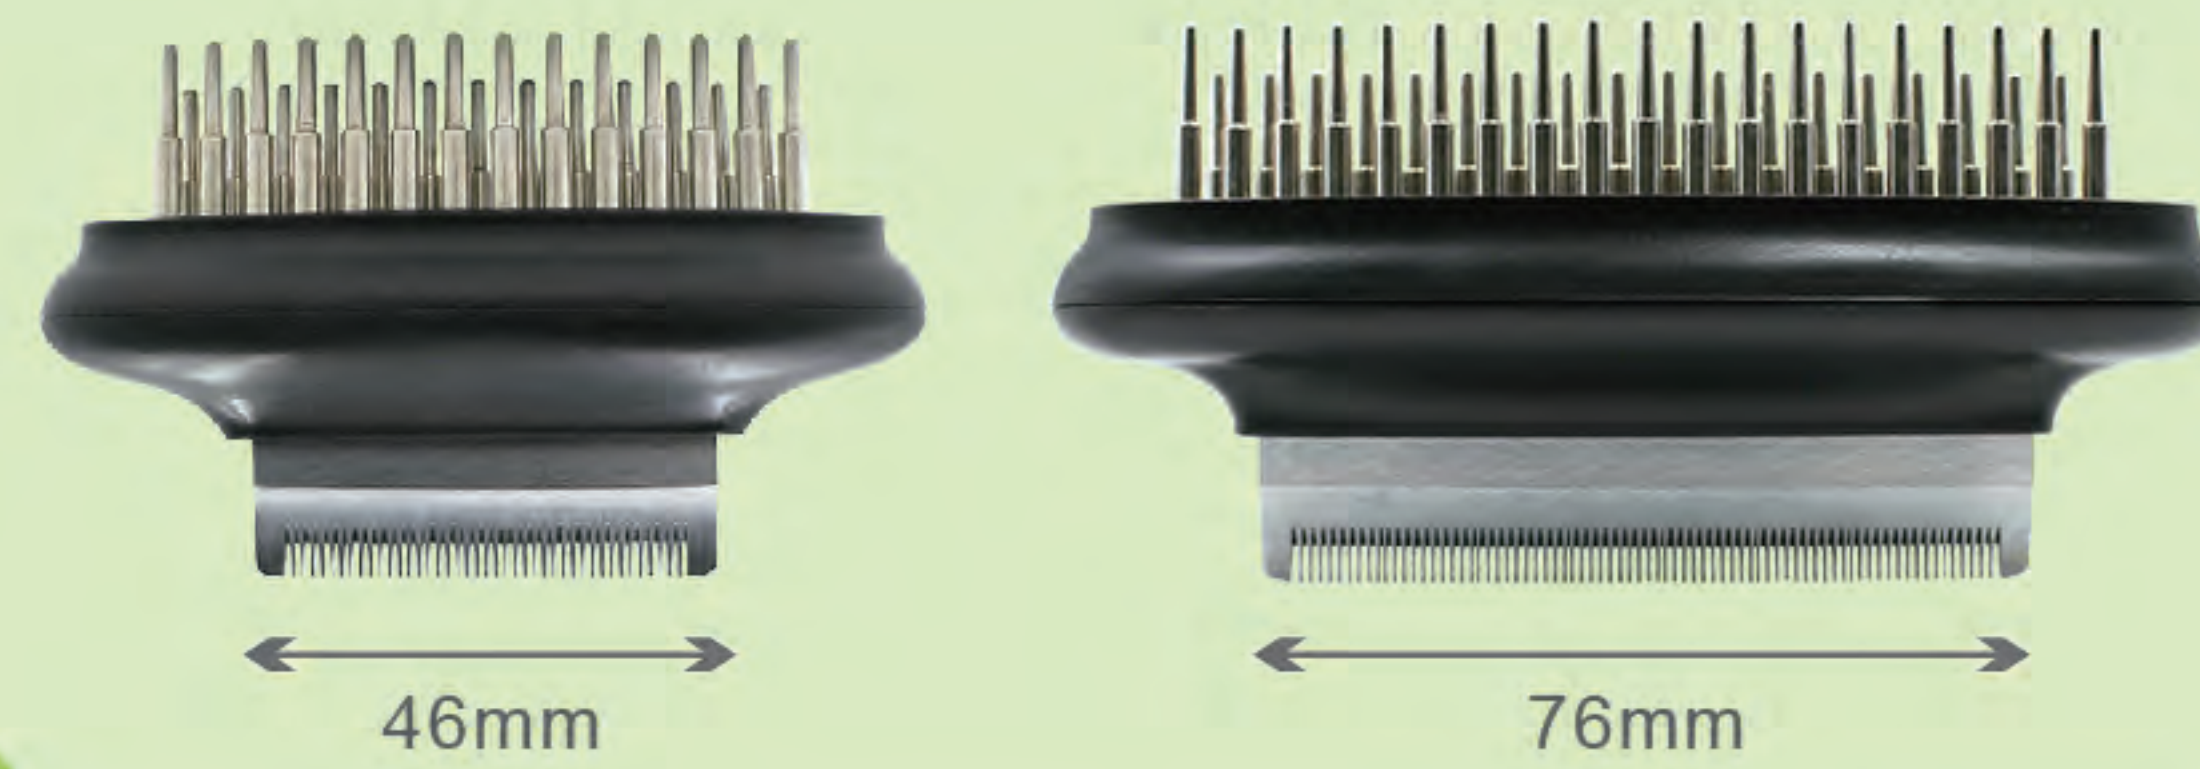

Double row

	Model Number	Size	Weight
S	0101-043	157*88*38MM	114G
L	0101-042	159*118*40MM	130G

Elastic Series

	Model Number	Size	Weight
S	0101-047	157*88*46MM	101G
L	0101-046	159*118*45.8MM	115G

	Model Number	Size	Weight
S	0101-051	215*60*54MM	130G
L	0101-050	235*69*55MM	162G

Double row

	Model Number	Size	Weight
S	0101-054	157*88*55MM	132G
L	0101-052	159*118*56MM	160G

Single row

	Model Number	Size	Weight
S	0101-055	157*88*54MM	120G
L	0101-053	159*118*56MM	143G

Nylon bristle

	Model Number	Size	Weight
	0101-048	178*90*35MM	100G