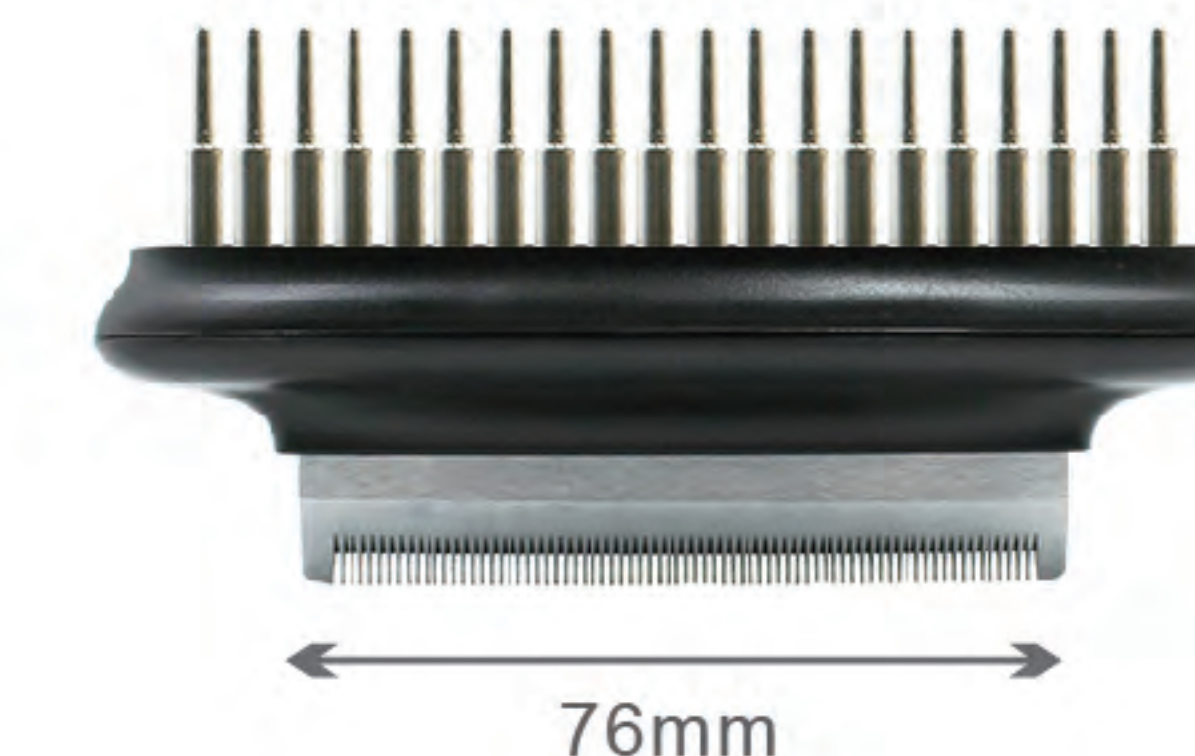

Single
row

	Model Number	Size	Weight
S	0101-069	153*88*39MM	91G
L	0101-068	154*118*39MM	103G

Double
row

	Model Number	Size	Weight
S	0101-072	153*88*56MM	125G
L	0101-070	154*118*56MM	151G

Single
row

	Model Number	Size	Weight
S	0101-073	153*88*56MM	111G
L	0101-071	154*118*56MM	133G

Pin & Bristle Brush

Self-cleaning bristles retract with a push of the button

Model Number	Size	Weight
0101-122	190*115*67MM	138G

Model Number	Size	Weight
0101-123	193*123*67.5MM	131G

	Model Number	Size	Weight
S	LSAH-S-N	205*55*40MM	92G
L	LSAH-L-N	240*70*40MM	127G