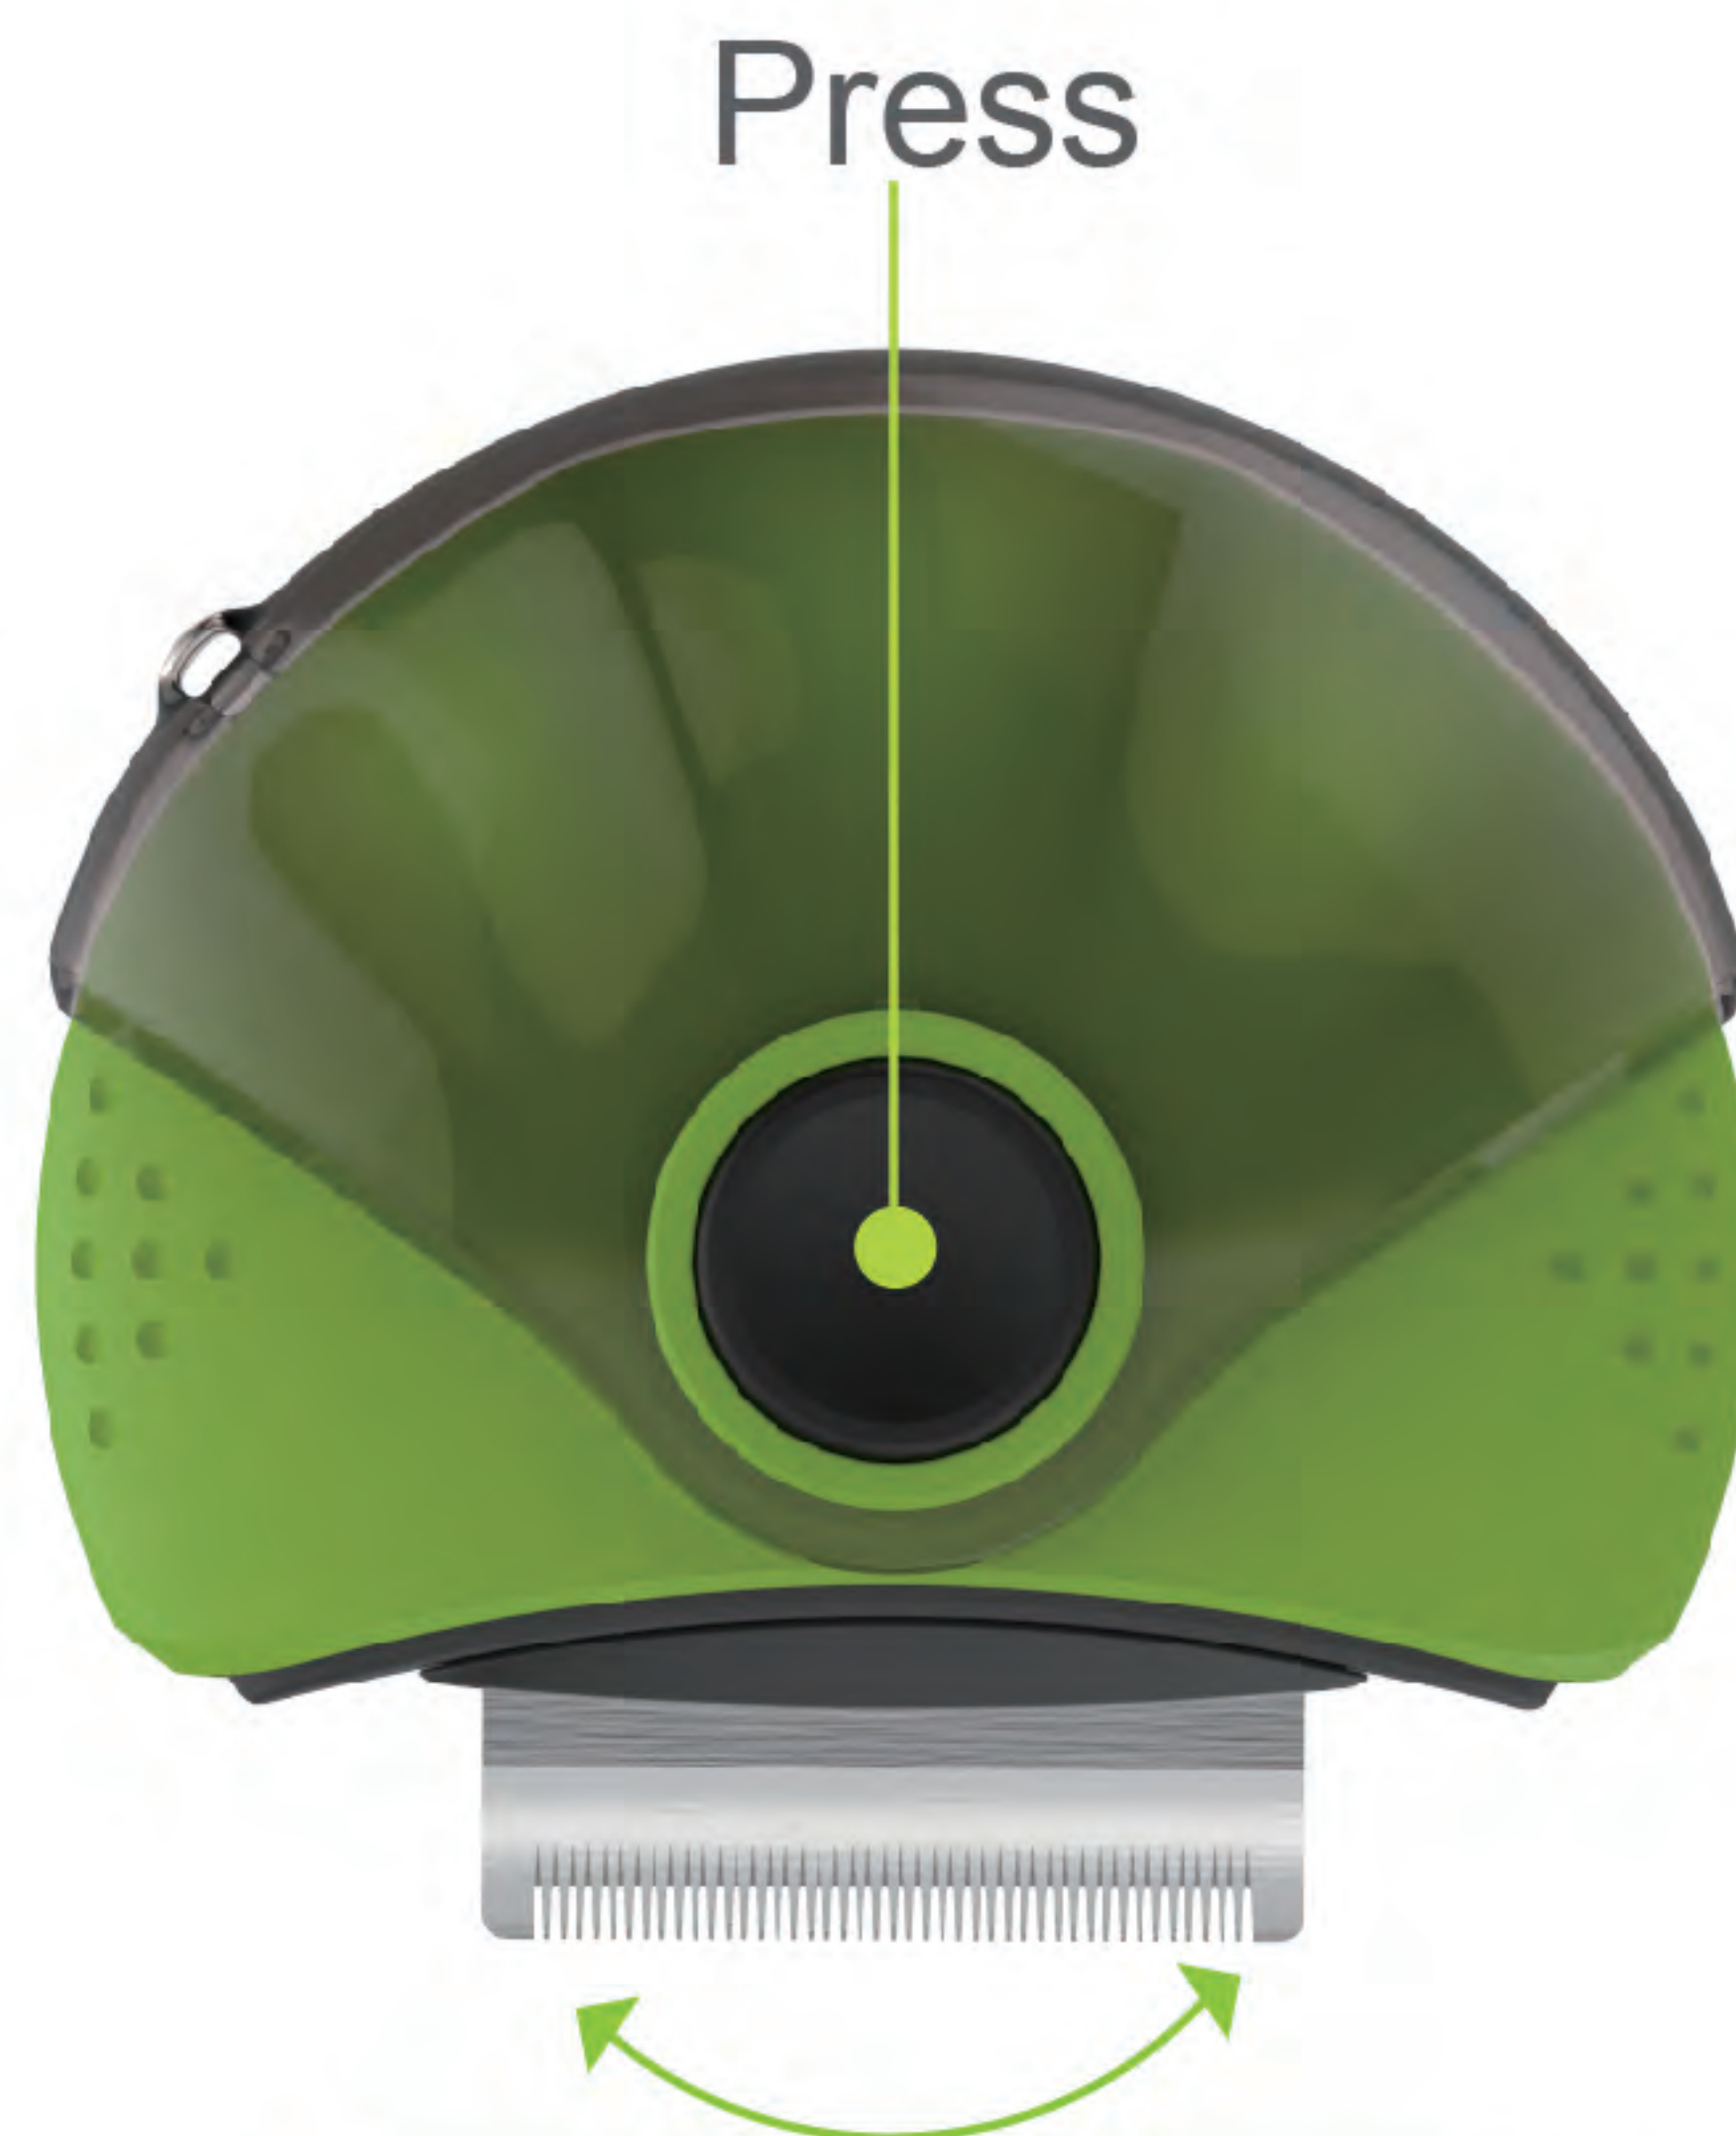

Press the button and rotate to the function you want