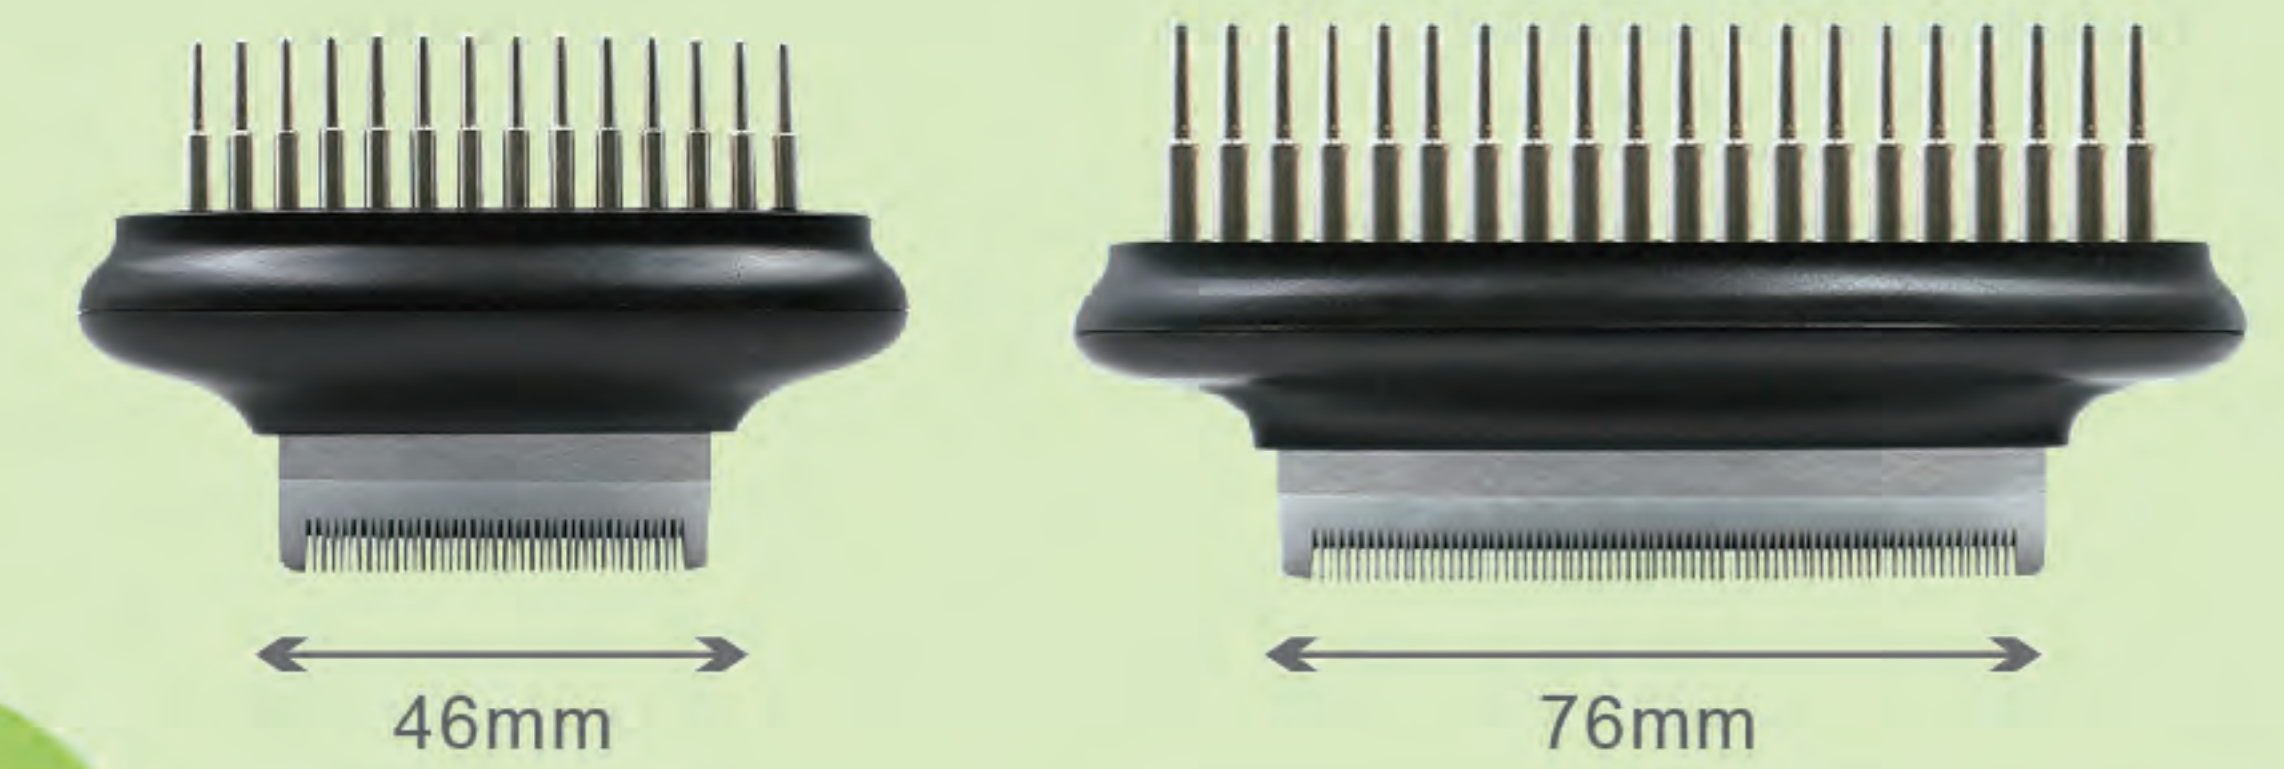

Double row

	Model Number	Size	Weight
S	0101-043	157*88*38MM	114G
L	0101-042	159*118*40MM	130G

Elastic Series

	Model Number	Size	Weight
S	0101-047	157*88*46MM	101G
L	0101-046	159*118*45.8MM	115G

	Model Number	Size	Weight
S	0101-051	215*60*54MM	130G
L	0101-050	235*69*55MM	162G

Double row

	Model Number	Size	Weight
S	0101-054	157*88*55MM	132G
L	0101-052	159*118*56MM	160G

Single row

	Model Number	Size	Weight
S	0101-055	157*88*54MM	120G
L	0101-053	159*118*56MM	143G

Nylon bristle

	Model Number	Size	Weight
	0101-048	178*90*35MM	100G