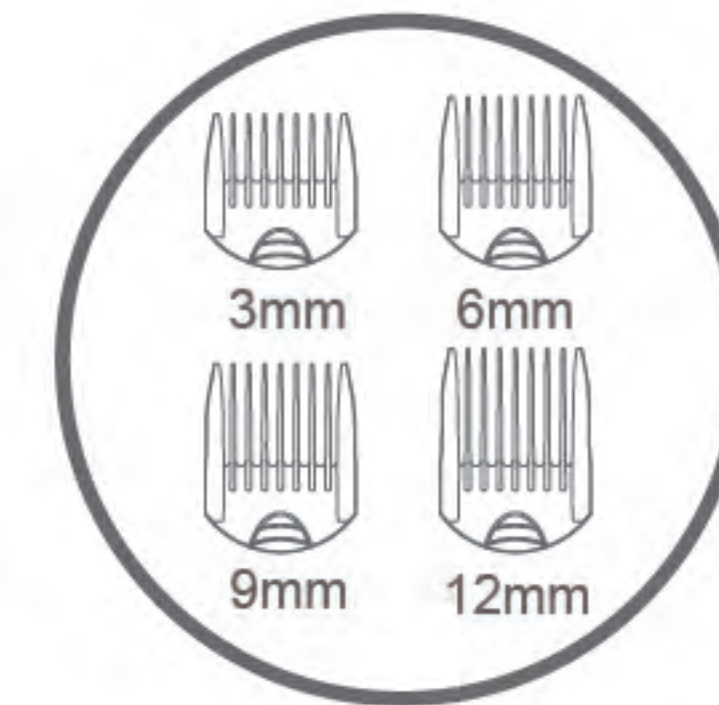

4 different clipping combs can be used for different demands of hairstyles.