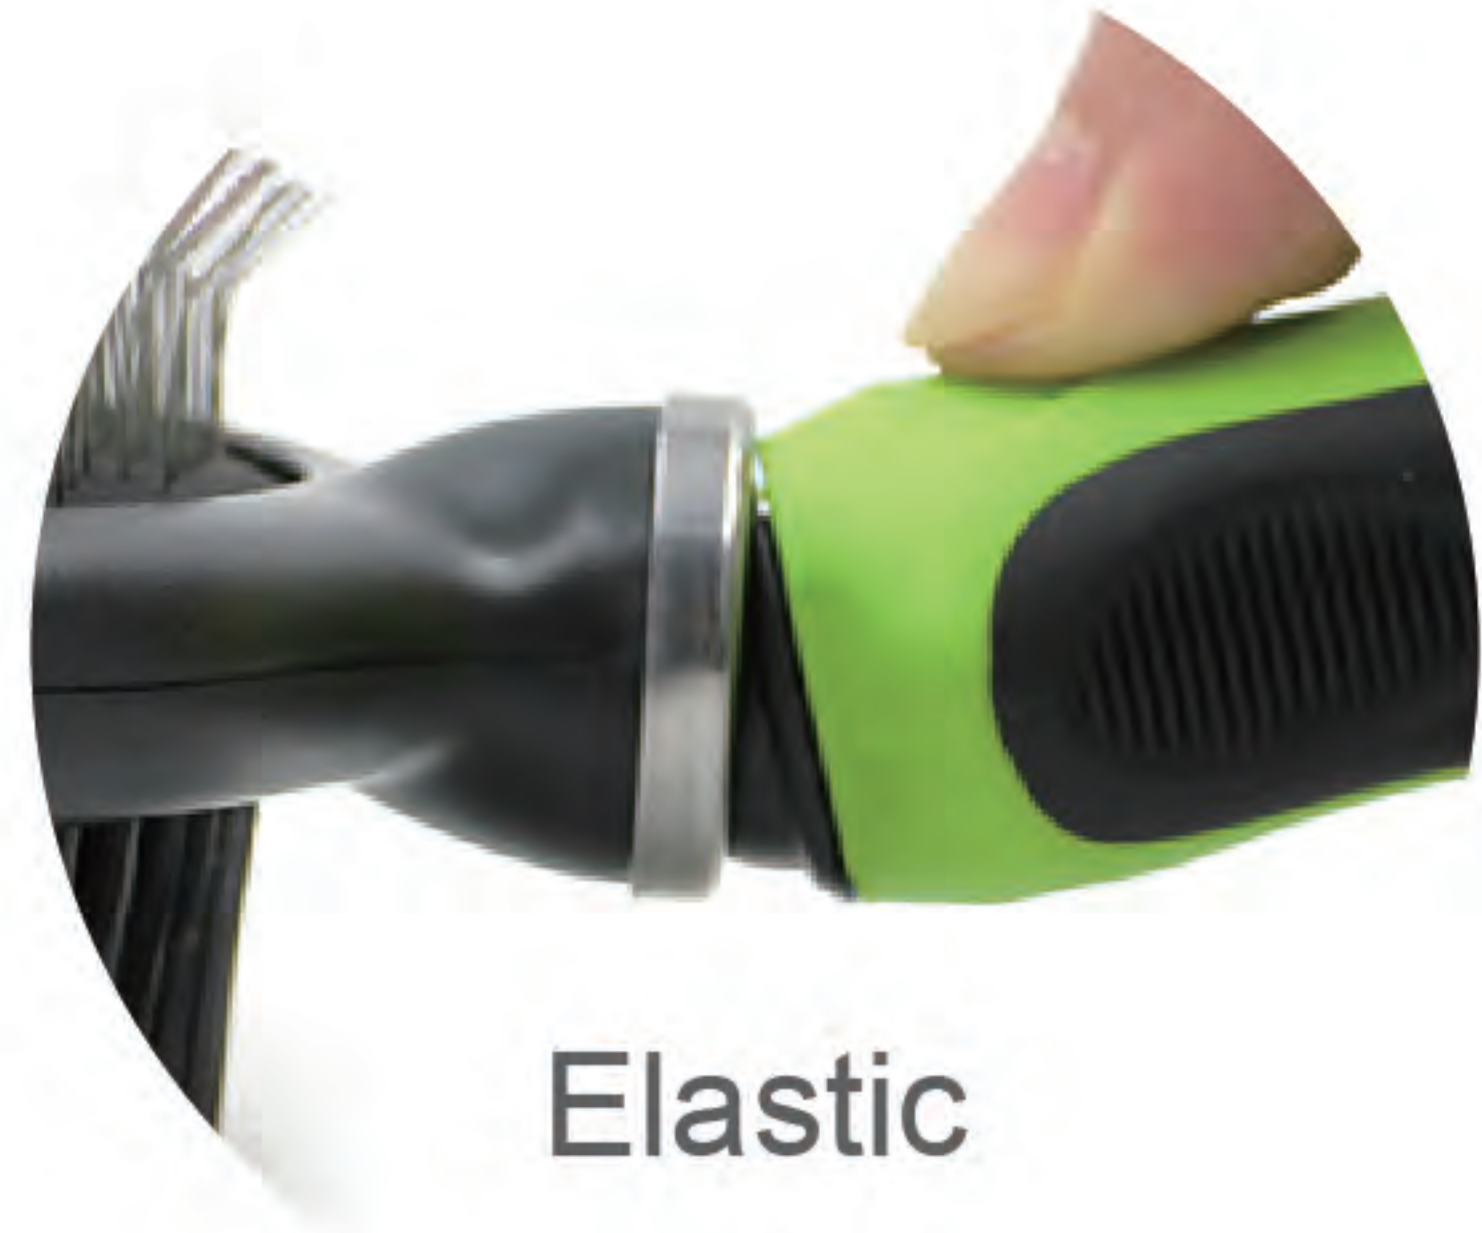

Back

Handle AB

Elastic Series

Elastic

The head is elastic. It has a buffering adjustment to make pets more comfortable when grooming.

	Model Number	Size	Weight
S	0101-037	188*96*32MM	103G
L	0101-036	196*114*37MM	112G