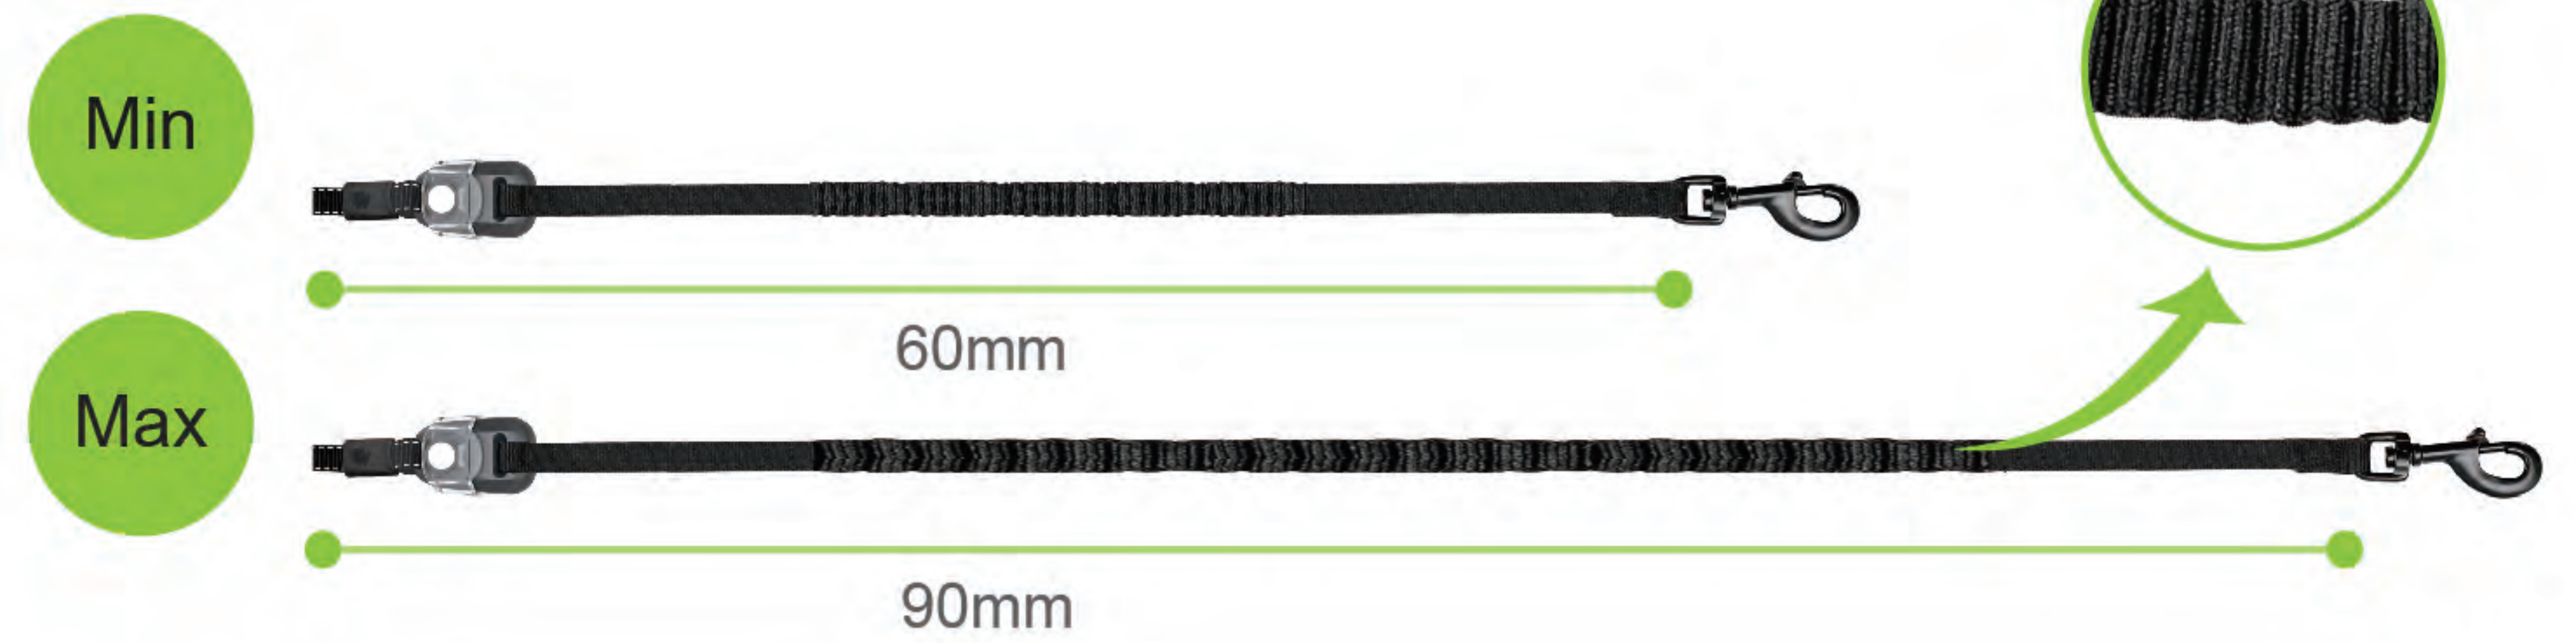

Model Number	Size	Weight
0505-0001(S)	480*φ4mm	45.8g
0505-0001(L)	480*φ5mm	76.1g